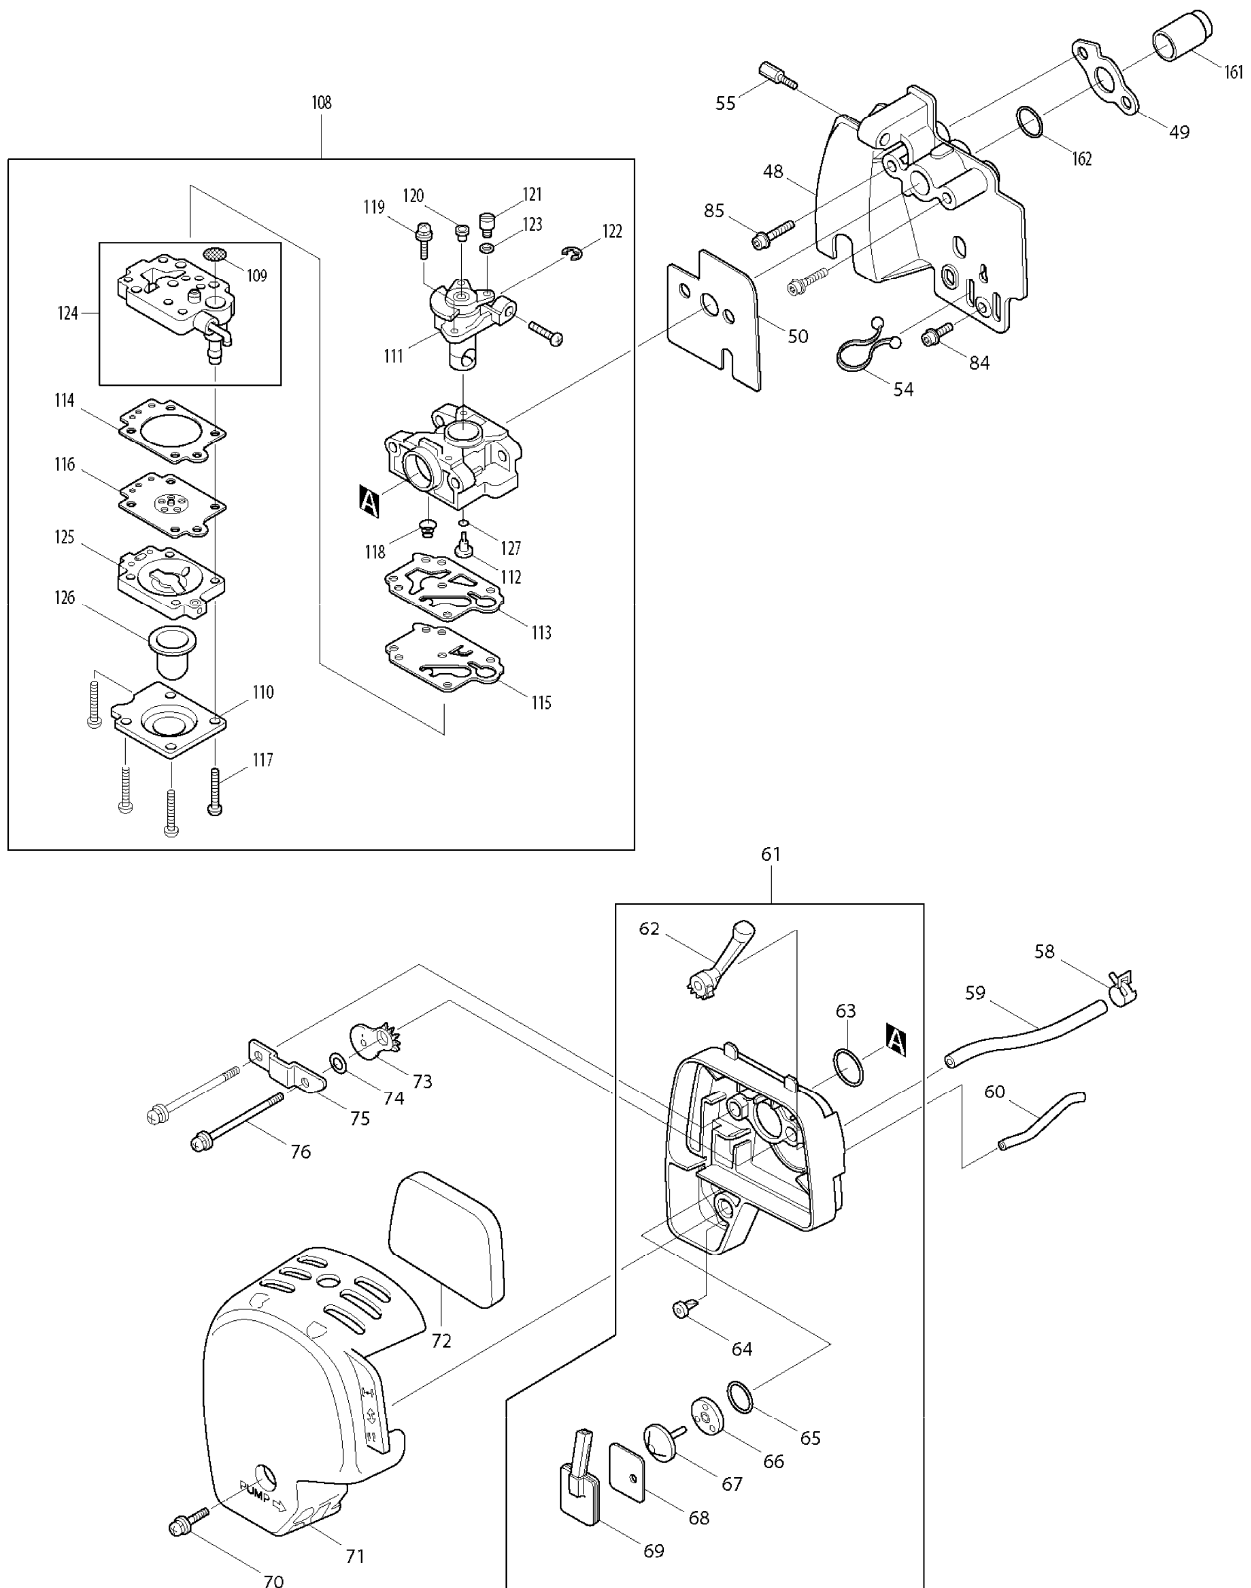

SERVICE DRAWING

MODEL NO. EW1050H