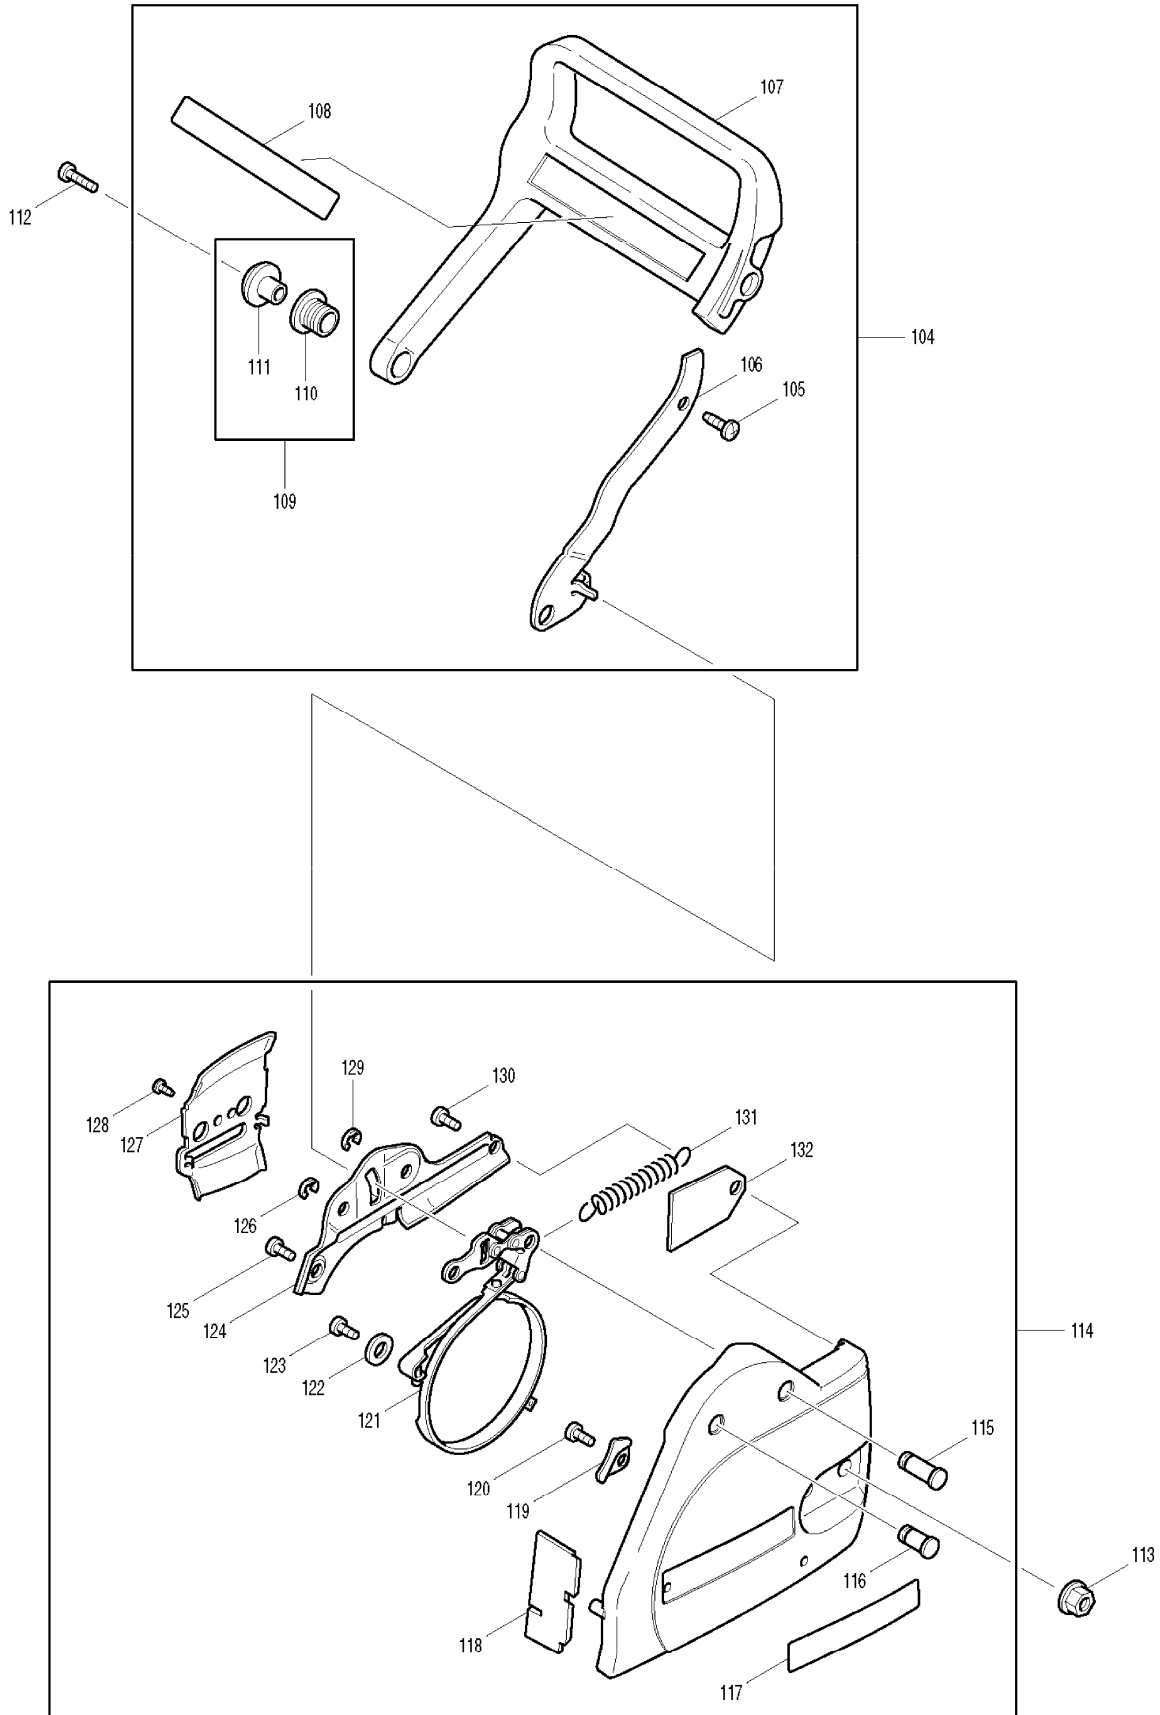

SERVICE DRAWING

MODEL NO. DCS4300I