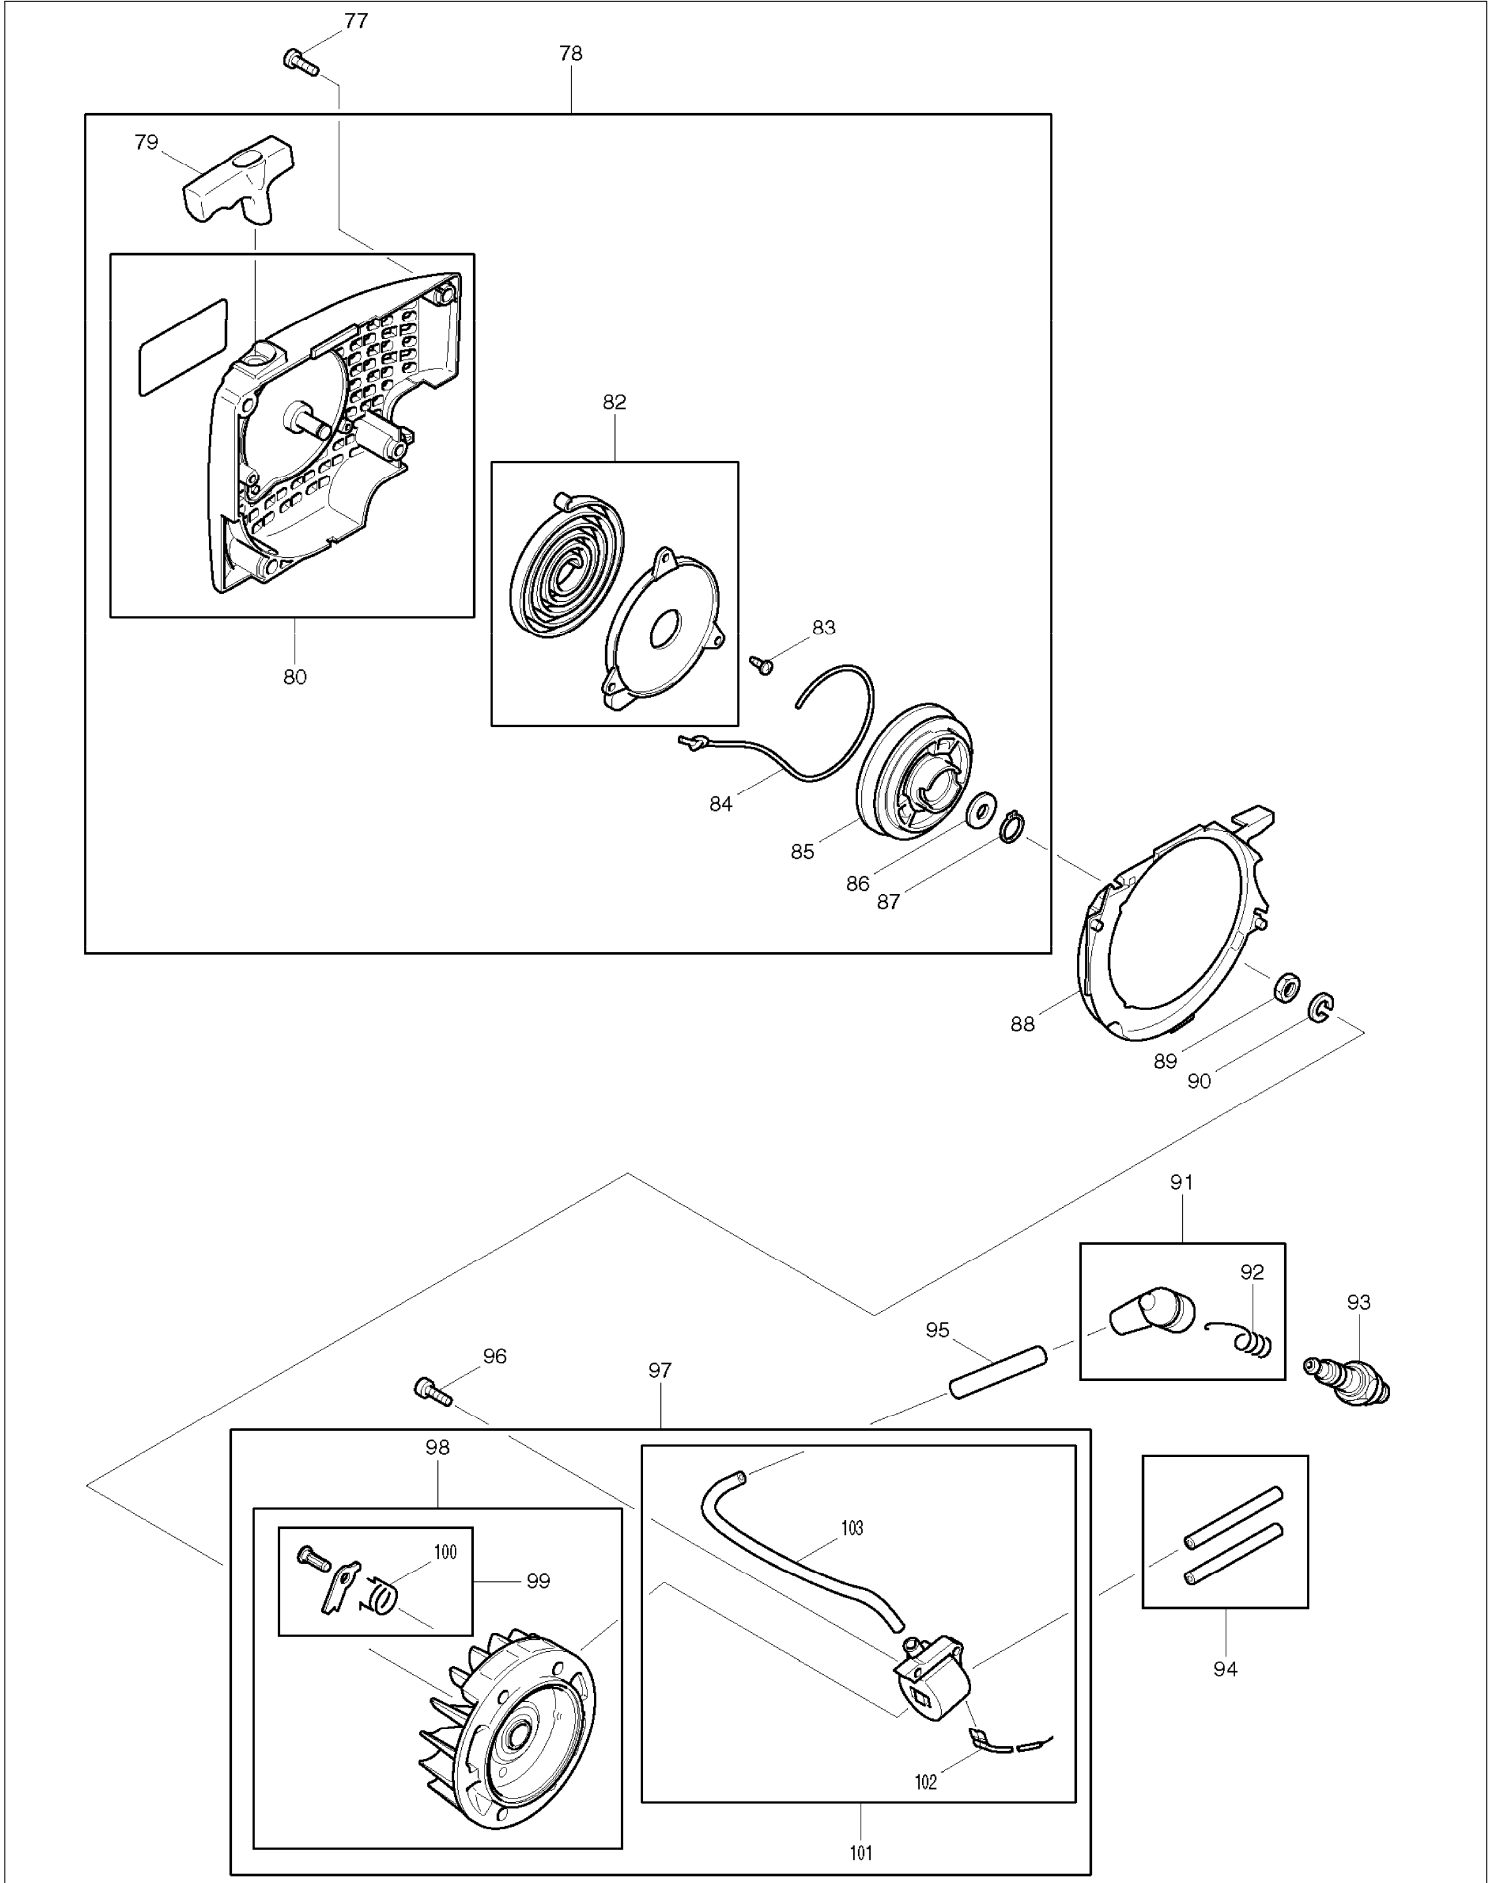

SERVICE DRAWING

MODEL NO. DCS4300I