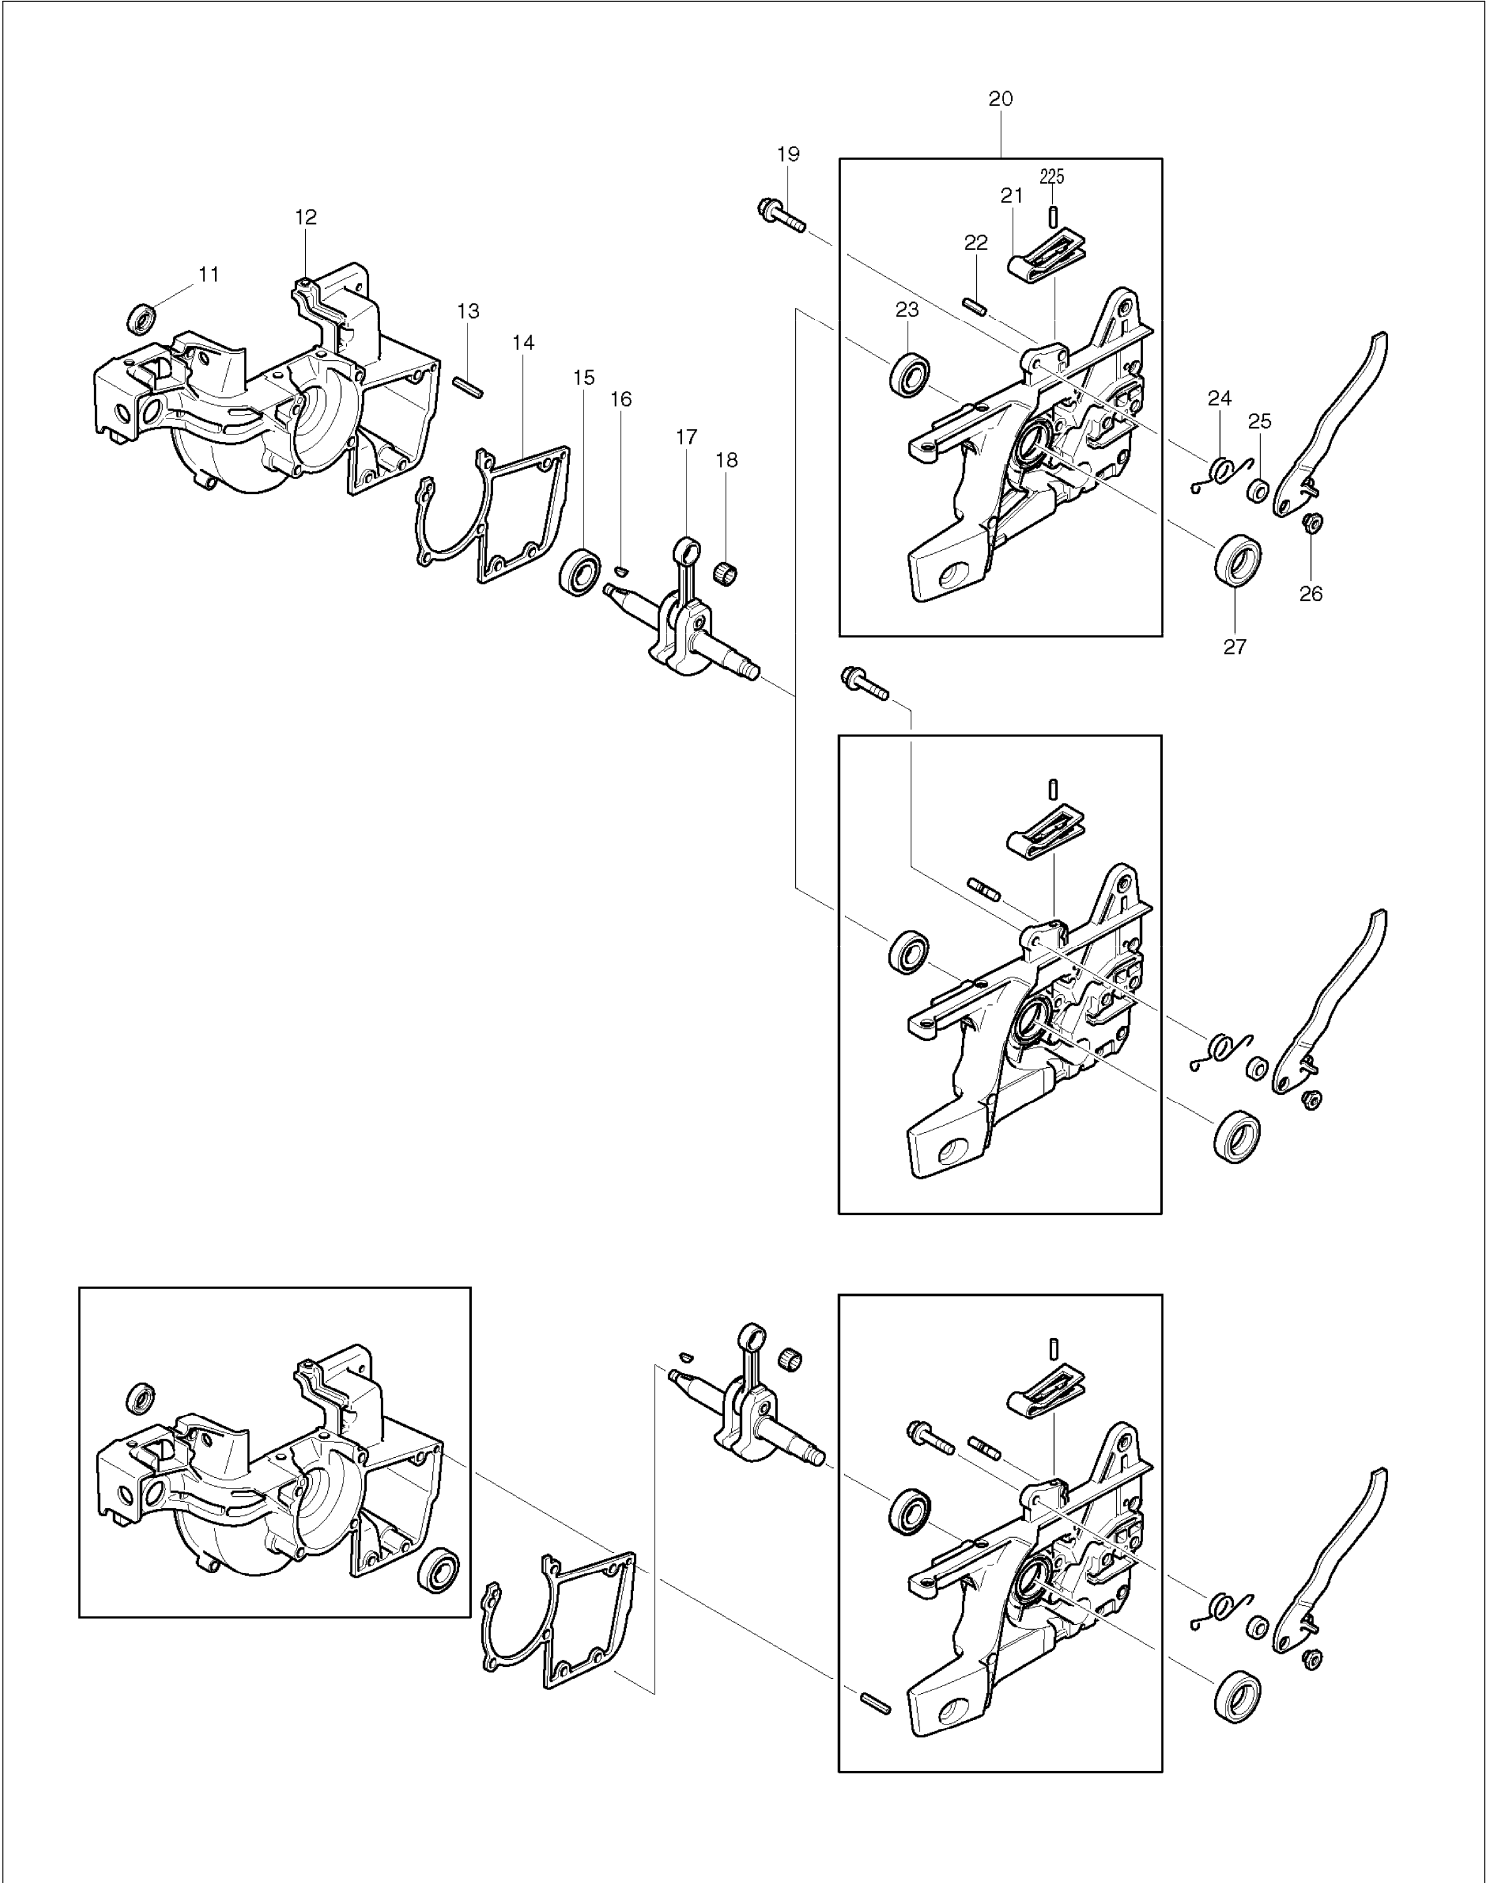

SERVICE DRAWING

MODEL NO. DCS4300I