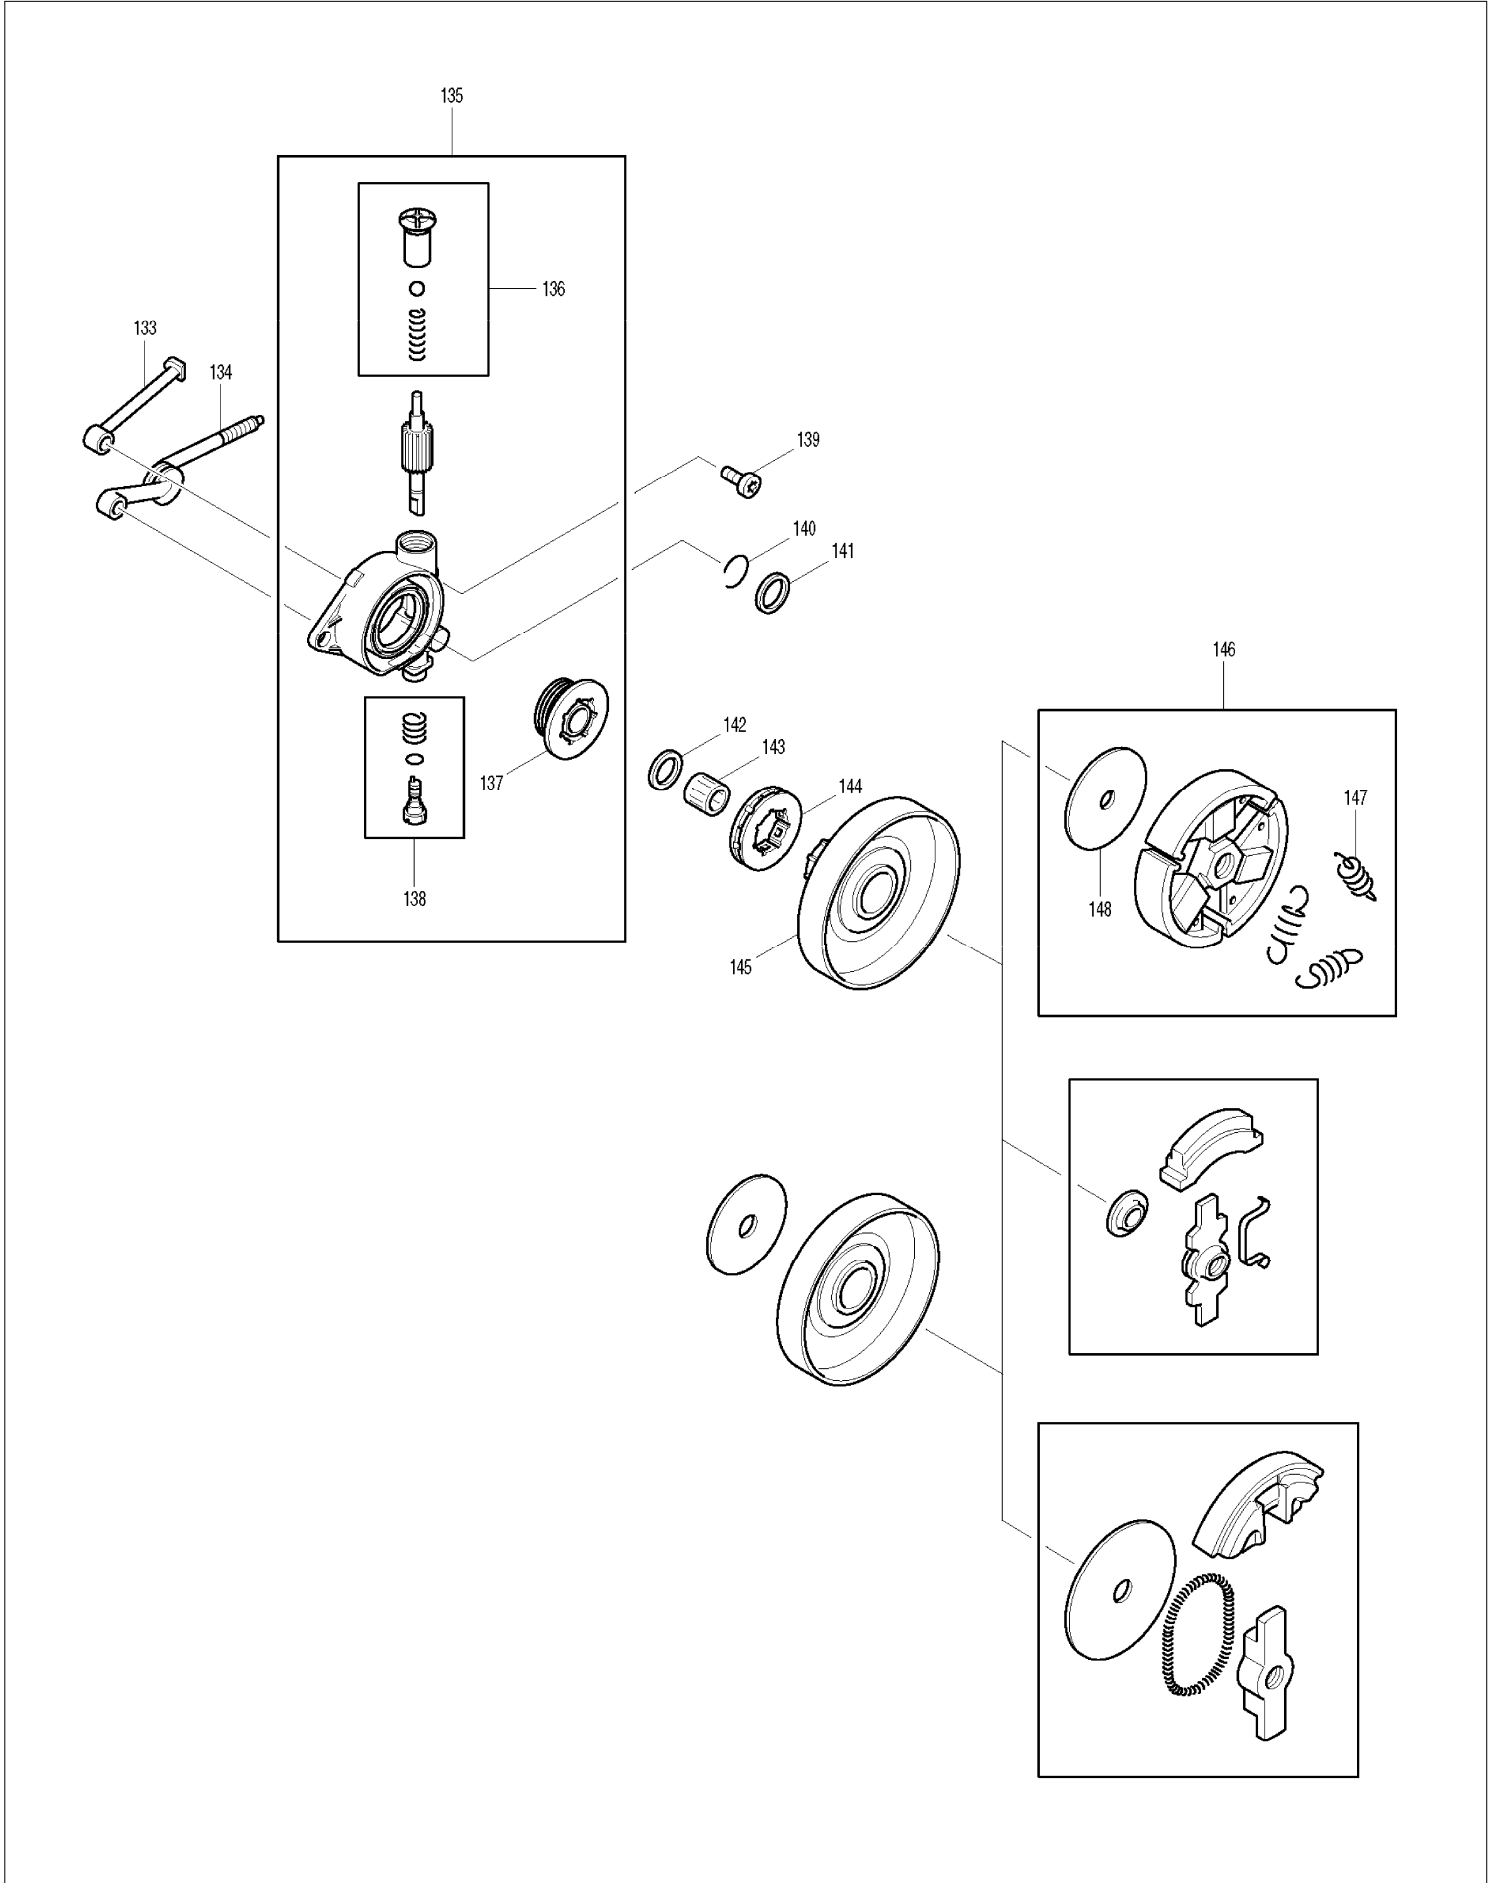

SERVICE DRAWING

MODEL NO. DCS4300I