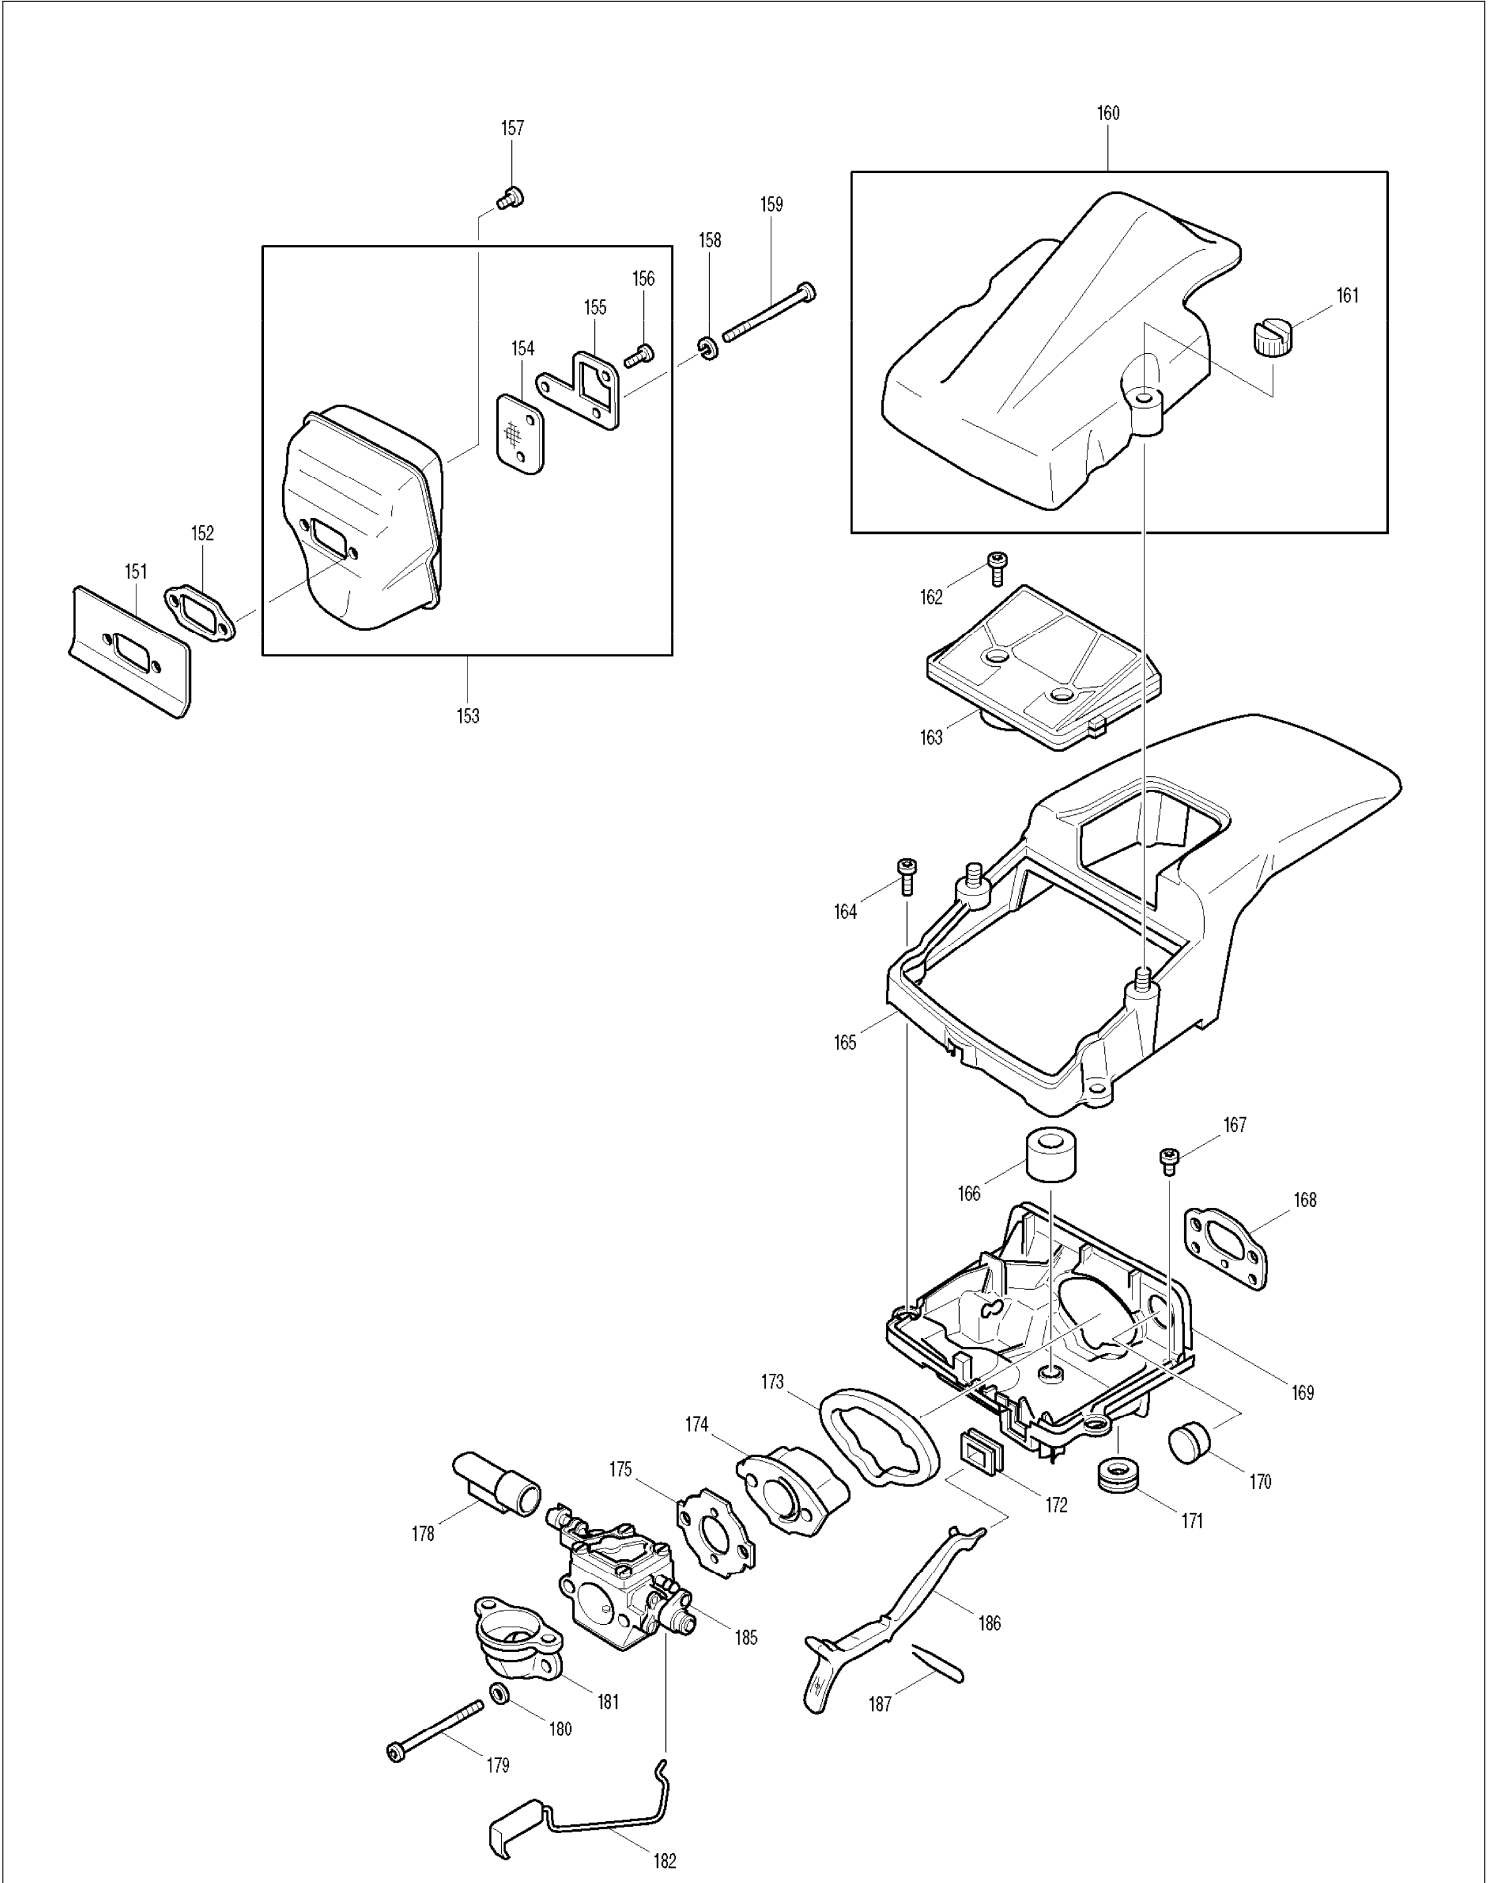

SPARE PARTS LIST

MODEL NO. DCS4300I

ITEM	PART NO.	DESCRIPTION	QTY	NOTE
173	965404341	GASKET	1	
174	020131043	INTER MEDIATE FLANGE	1	
175	965524023	GASKET	1	
178	020118030	GUIDE PIECE	1	
179	908205658	FILLISTER HEAD SCREW M5X65	2	
180	924105300	WASHER 5.3	2	
181	020171100	CONNECTING MUFF	1	
182	020117281	THROTTLE LINKAGE CPL.	1	
185	027150004	CARBRETOR CPL.	1	
186	027150880	CHOKE LEVER	1	
187	027150900	CRAMP	1	
216	528086656	SAW CHAIN 13"	1	
219	411406700	SPROCKET NOSE CPL.	1	
220	445033631	SPROKET NOSE BAR 13"	1	
223	952020650	CHAIN PROT. COVER 15"-18"	1	
225	934930100	CLAMPING SLEEVE	1	
230	027150004	CARBRETOR CPL. INC.232-235,237,242-260	1	
232	020150170	FILLISTER HEAD SCREW	4	
233	020150160	PUMP COVER	1	
234	020150240	IDLE STOP SCREW	1	
235	957150080	SET GASKETS/DIAPHRAGM	1	
236	100150150	PUMP DIAGPHRAM, RUBBER	1	
237	001150170	INJECTION VALVE CPL. INC. 238-241	1	
238	119150350	SAFETY WASHER	1	
239	001150670	WASHER	1	
240	027150860	LEVER	1	
241	113150220	SCREW	1	
242	001150680	SCREW	1	
243	020150330	LEVER	1	
244	100150350	SAFETY WASHER	1	
245	957150150	SET OF CONTROL PARTS	1	
246	957150080	SET GASKETS/DIAPHRAGM	1	
247	104150120	DIAPHRAGM COVER INC. 236	1	
248	001150620	SCREW	4	
249	020150130	MAIN NOZZLE	1	
250	100150040	COVER DISC	1	
251	020150051	CONNECTING FITTING	1	
252	020150180	SCREEN	1	
253	001150321	THROTTLE SHUTTER	1	
254	001150650	SCREW	1	
255	957150310	SPRING CPL.	1	
256	001150610	THROTTLE SHAFT	1	
257	001150480	SPRING	1	
258	001150480	SPRING	1	
259	020150470	IDLING ADJUSTMENT SCREW	1	
260	020150520	MAIN ADJUSTMENT SCREW	1	
A01	020173061	SNOW FILTER	1	

SERVICE DRAWING

MODEL NO. DCS4300I

SERVICE DRAWING

MODEL NO. DCS4300I

SERVICE DRAWING

MODEL NO. DCS4300I

SERVICE DRAWING

MODEL NO. DCS4300I