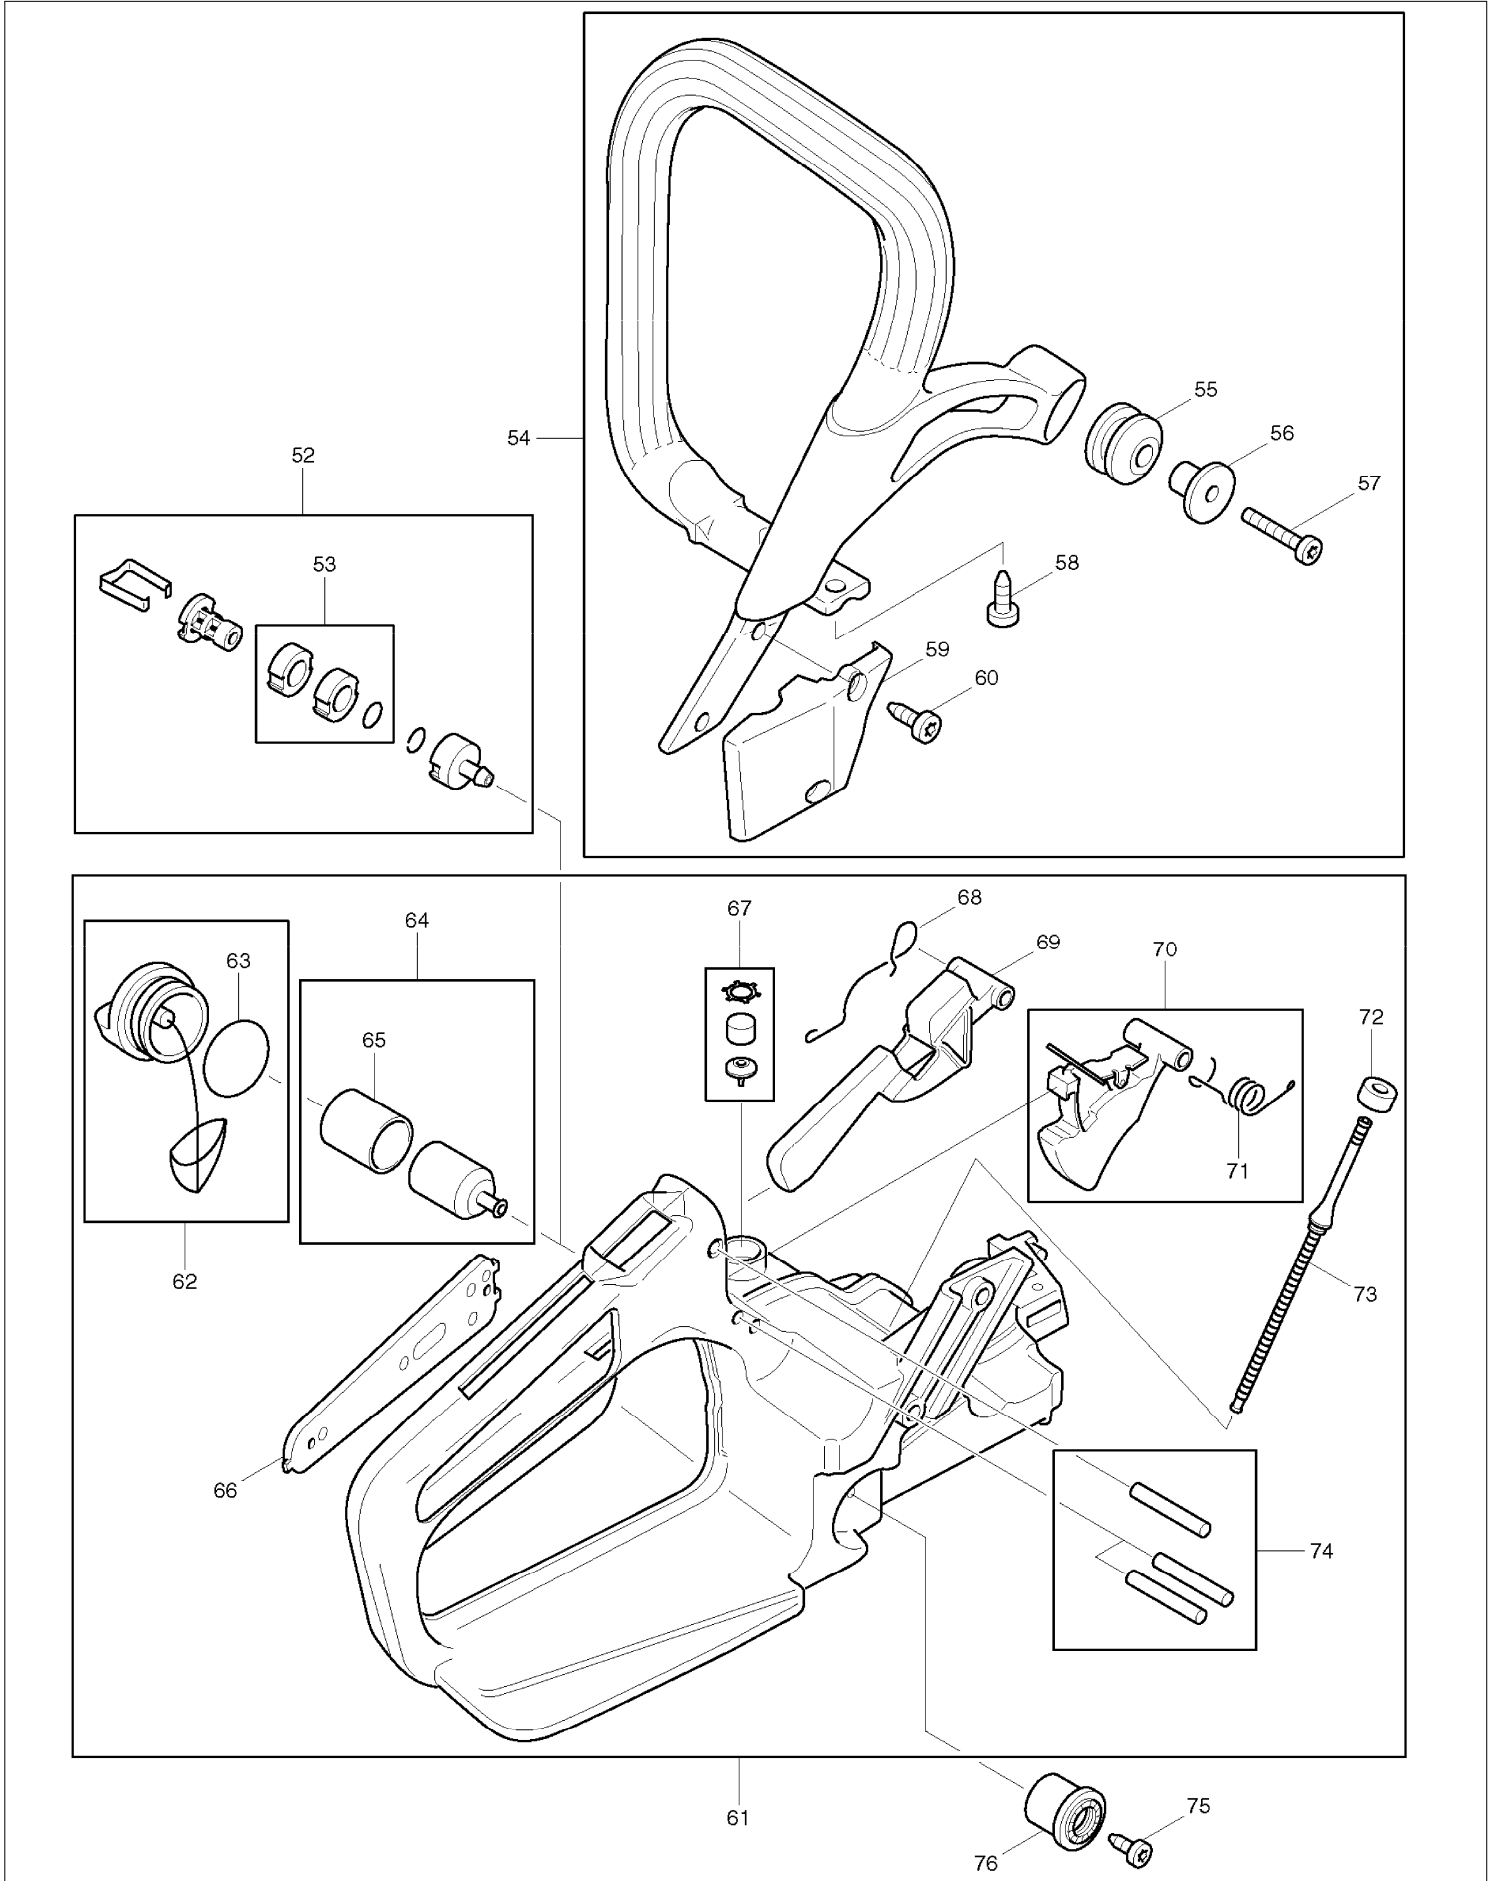

SERVICE DRAWING

MODEL NO. DCS4300I