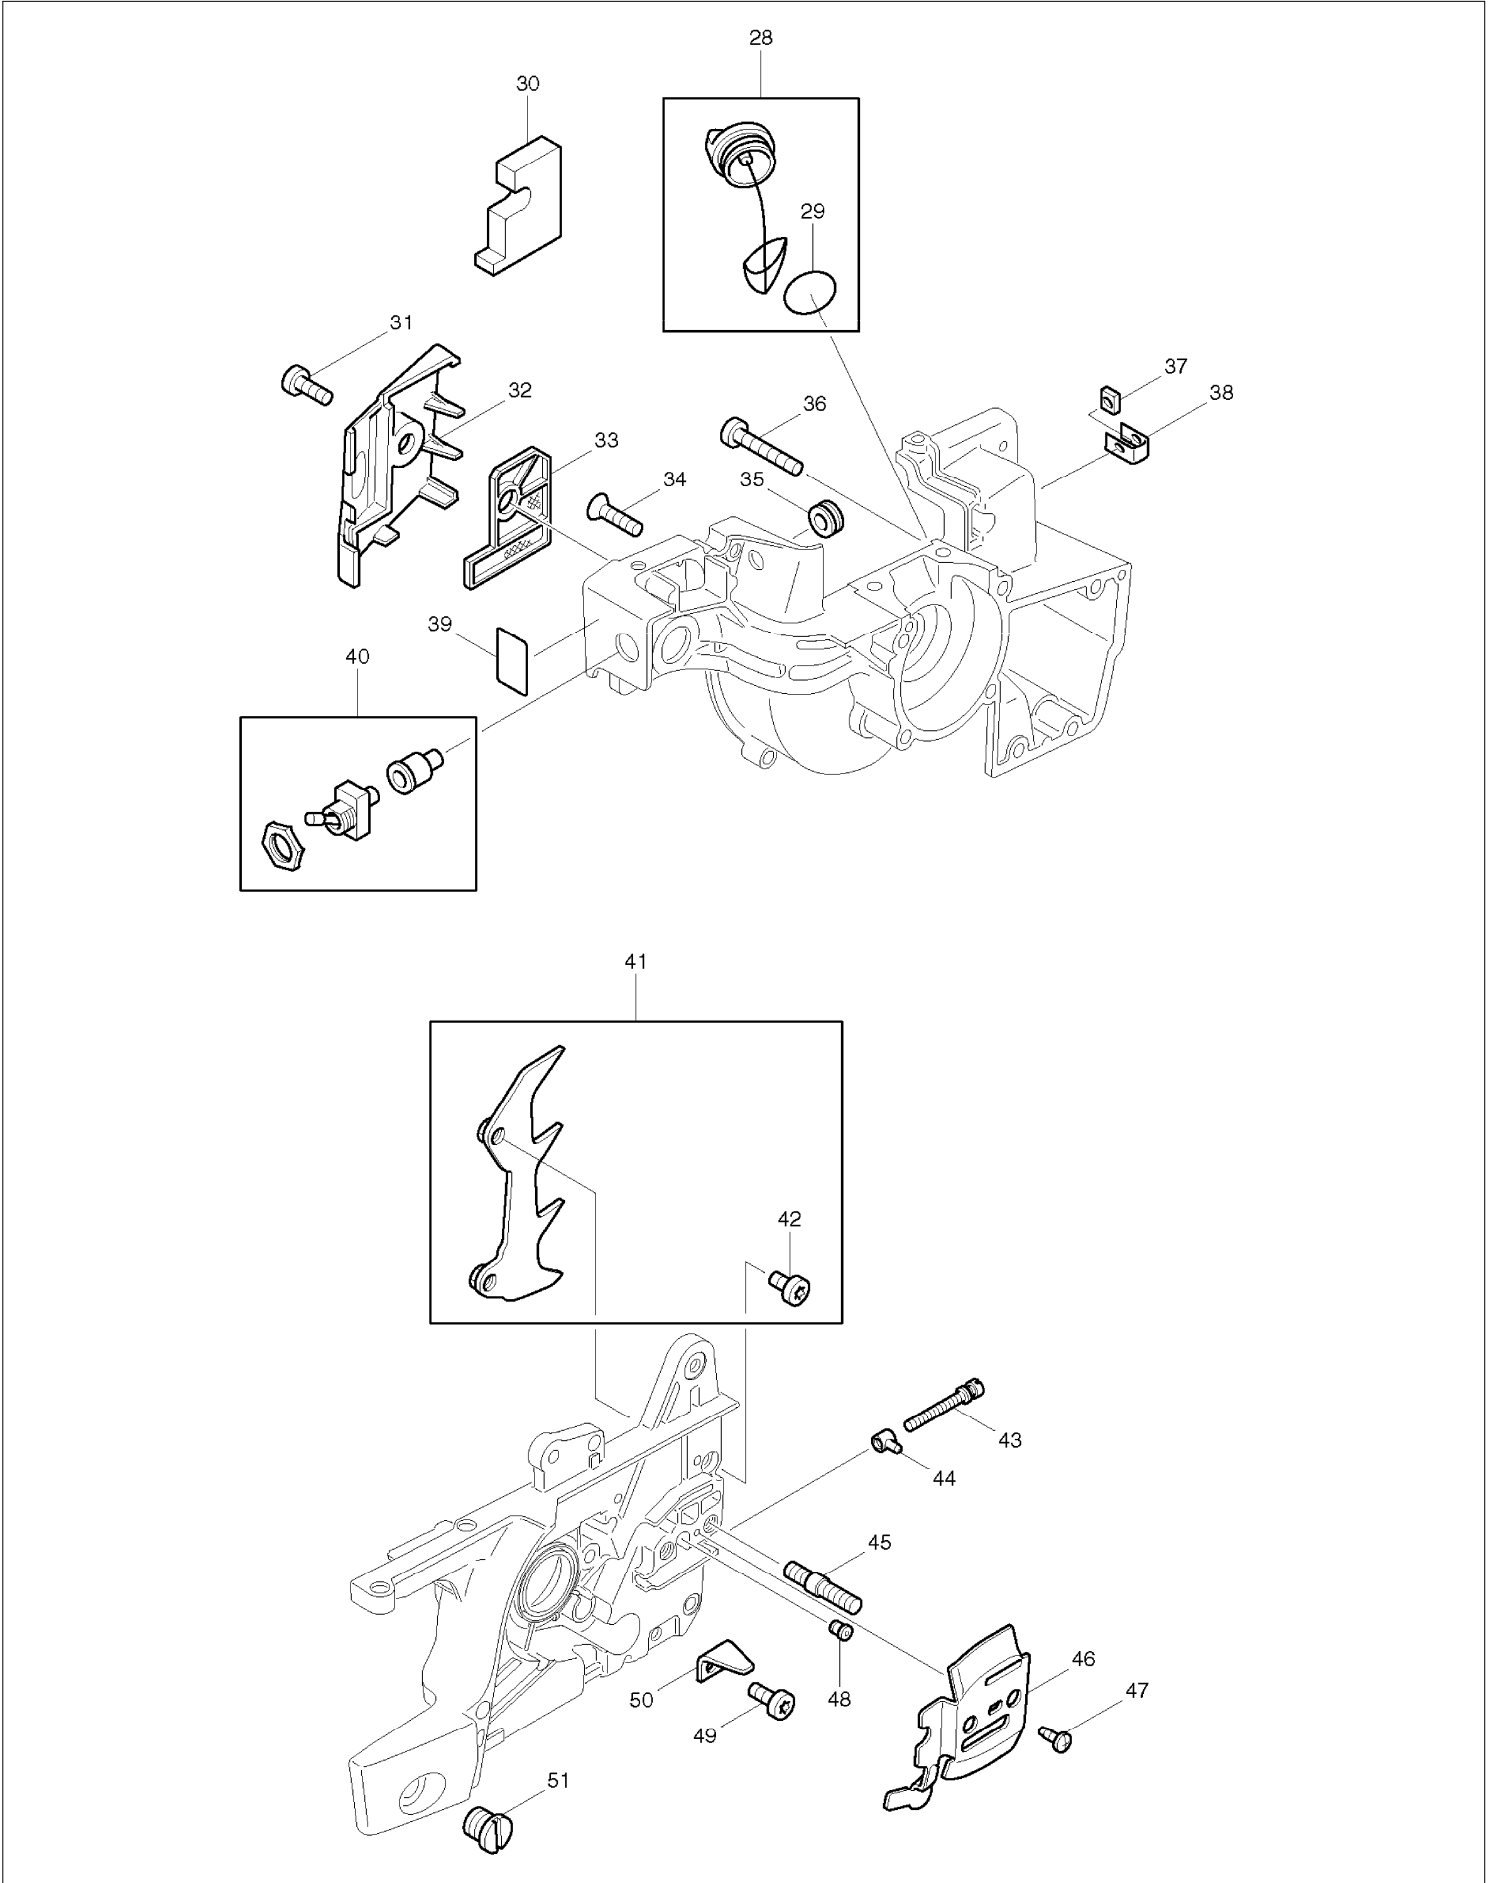

SERVICE DRAWING

MODEL NO. DCS4300I