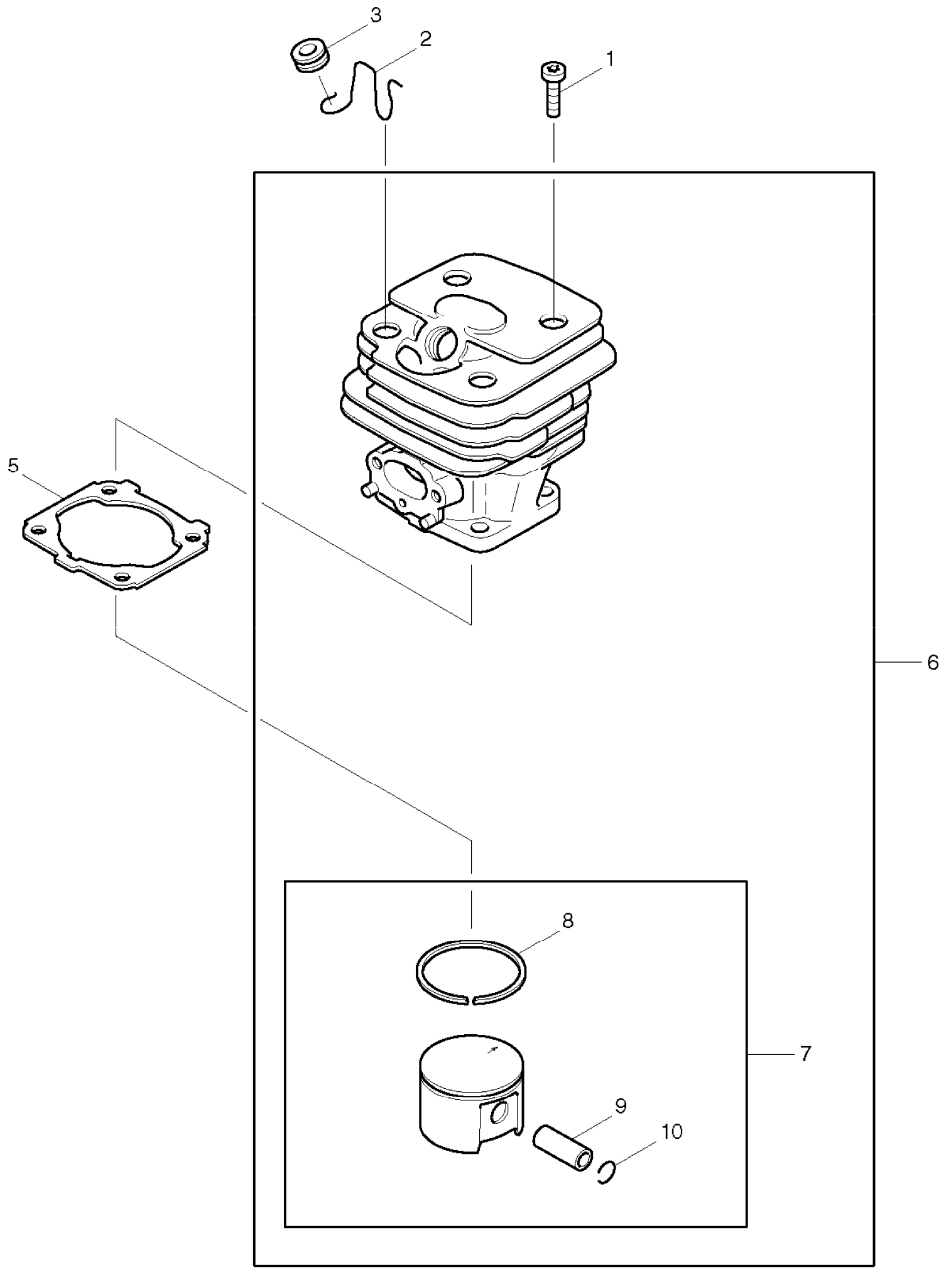

SPARE PARTS LIST

MODEL NO. DCS4300I

ITEM	PART NO.	DESCRIPTION	QTY	NOTE
173	965404341	GASKET	1	
174	020131043	INTER MEDIATE FLANGE	1	
175	965524023	GASKET	1	
178	020118030	GUIDE PIECE	1	
179	908205658	FILLISTER HEAD SCREW M5X65	2	
180	924105300	WASHER 5.3	2	
181	020171100	CONNECTING MUFF	1	
182	020117281	THROTTLE LINKAGE CPL.	1	
185	027150004	CARBRETOR CPL.	1	
186	027150880	CHOKE LEVER	1	
187	027150900	CRAMP	1	
216	528086656	SAW CHAIN 13"	1	
219	411406700	SPROCKET NOSE CPL.	1	
220	445033631	SPROKET NOSE BAR 13"	1	
223	952020650	CHAIN PROT. COVER 15"-18"	1	
225	934930100	CLAMPING SLEEVE	1	
230	027150004	CARBRETOR CPL. INC.232-235,237,242-260	1	
232	020150170	FILLISTER HEAD SCREW	4	
233	020150160	PUMP COVER	1	
234	020150240	IDLE STOP SCREW	1	
235	957150080	SET GASKETS/DIAPHRAGM	1	
236	100150150	PUMP DIAGPHRAM, RUBBER	1	
237	001150170	INJECTION VALVE CPL. INC. 238-241	1	
238	119150350	SAFETY WASHER	1	
239	001150670	WASHER	1	
240	027150860	LEVER	1	
241	113150220	SCREW	1	
242	001150680	SCREW	1	
243	020150330	LEVER	1	
244	100150350	SAFETY WASHER	1	
245	957150150	SET OF CONTROL PARTS	1	
246	957150080	SET GASKETS/DIAPHRAGM	1	
247	104150120	DIAPHRAGM COVER INC. 236	1	
248	001150620	SCREW	4	
249	020150130	MAIN NOZZLE	1	
250	100150040	COVER DISC	1	
251	020150051	CONNECTING FITTING	1	
252	020150180	SCREEN	1	
253	001150321	THROTTLE SHUTTER	1	
254	001150650	SCREW	1	
255	957150310	SPRING CPL.	1	
256	001150610	THROTTLE SHAFT	1	
257	001150480	SPRING	1	
258	001150480	SPRING	1	
259	020150470	IDLING ADJUSTMENT SCREW	1	
260	020150520	MAIN ADJUSTMENT SCREW	1	
A01	020173061	SNOW FILTER	1	

SERVICE DRAWING

MODEL NO. DCS4300I