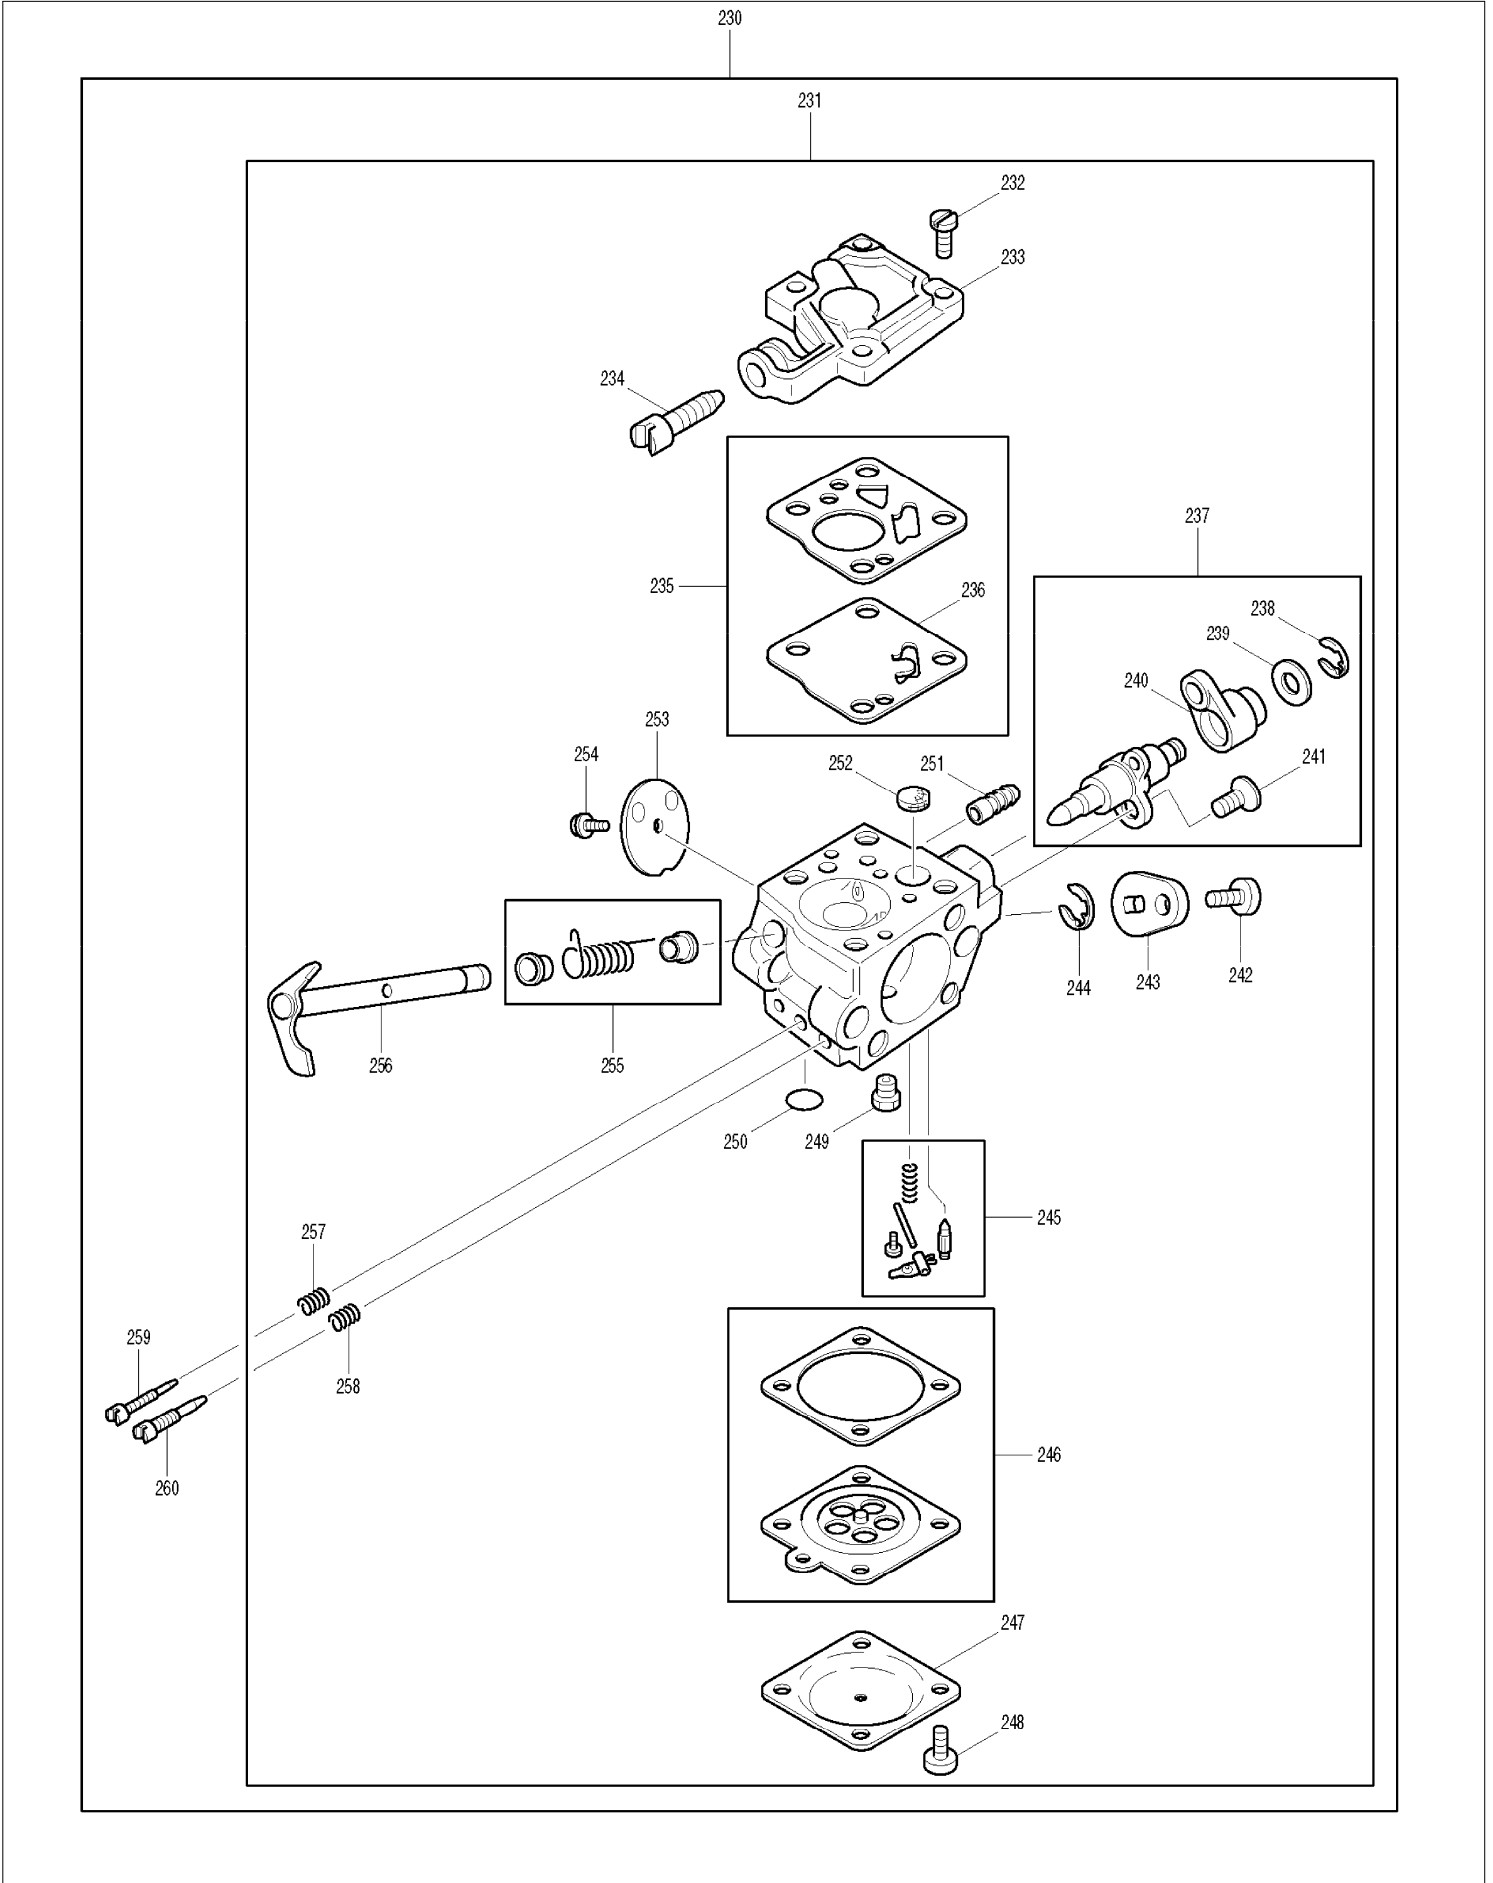

SERVICE DRAWING

MODEL NO. DCS4300I