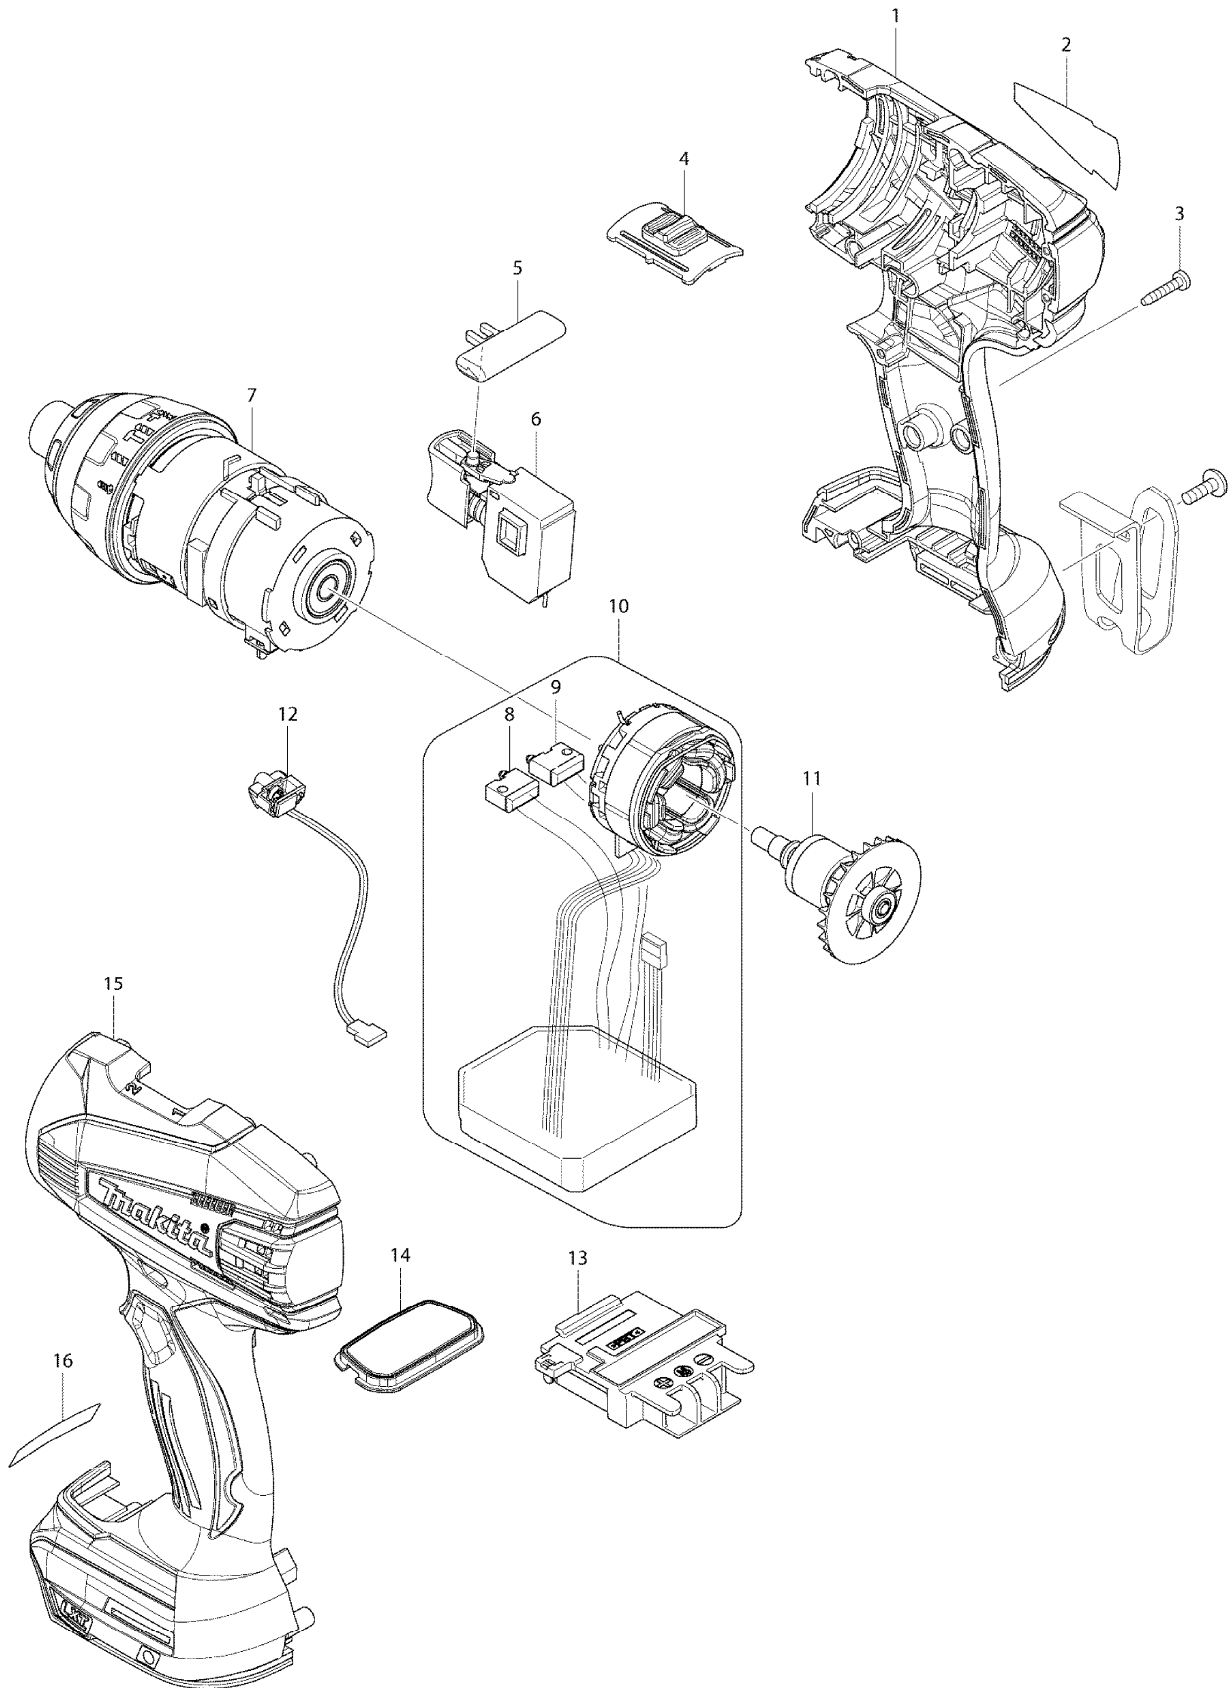

SERVICE DRAWING

MODEL NO. BTP141