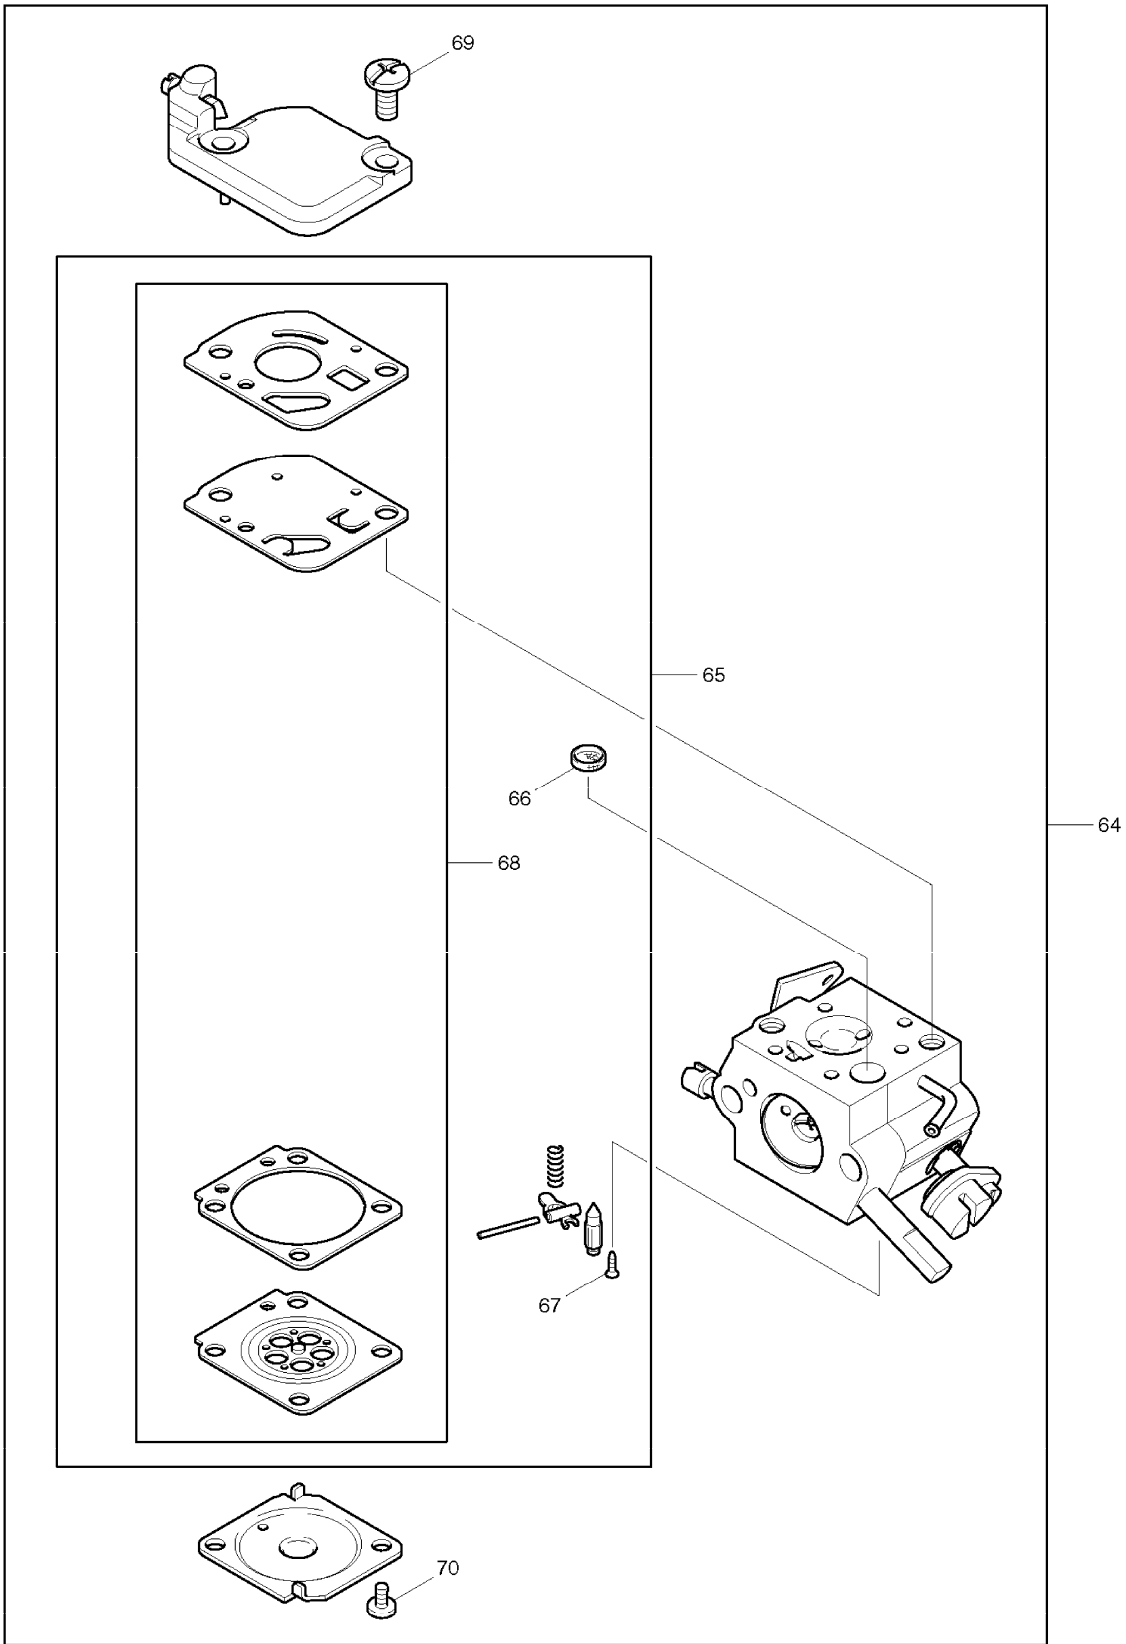

SERVICE DRAWING

MODEL NO. DBC300