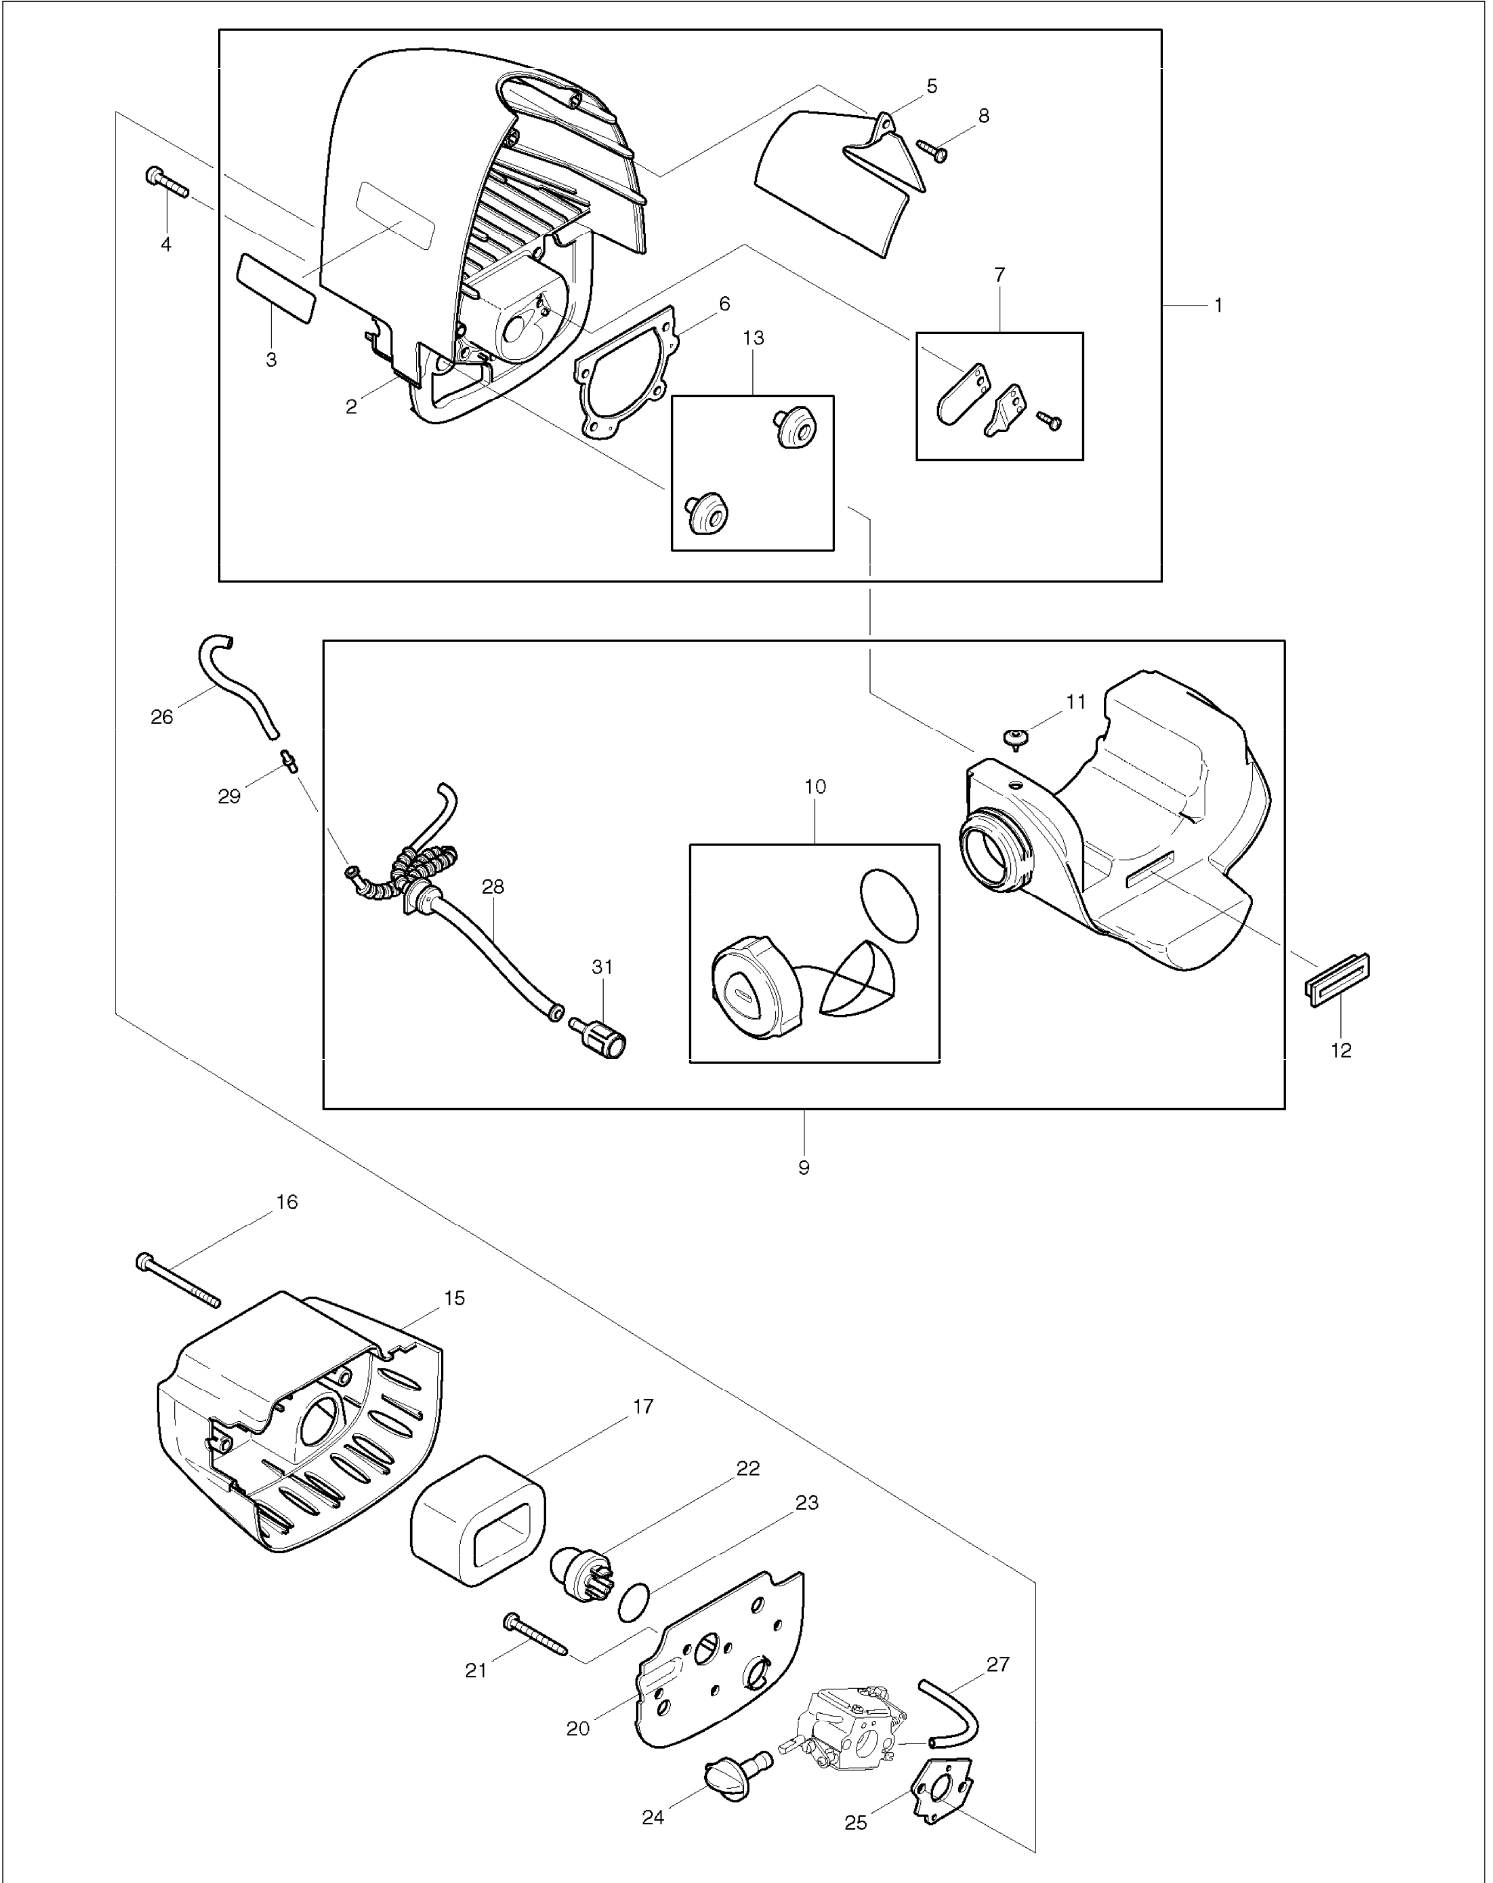

SERVICE DRAWING

MODEL NO. DBC300