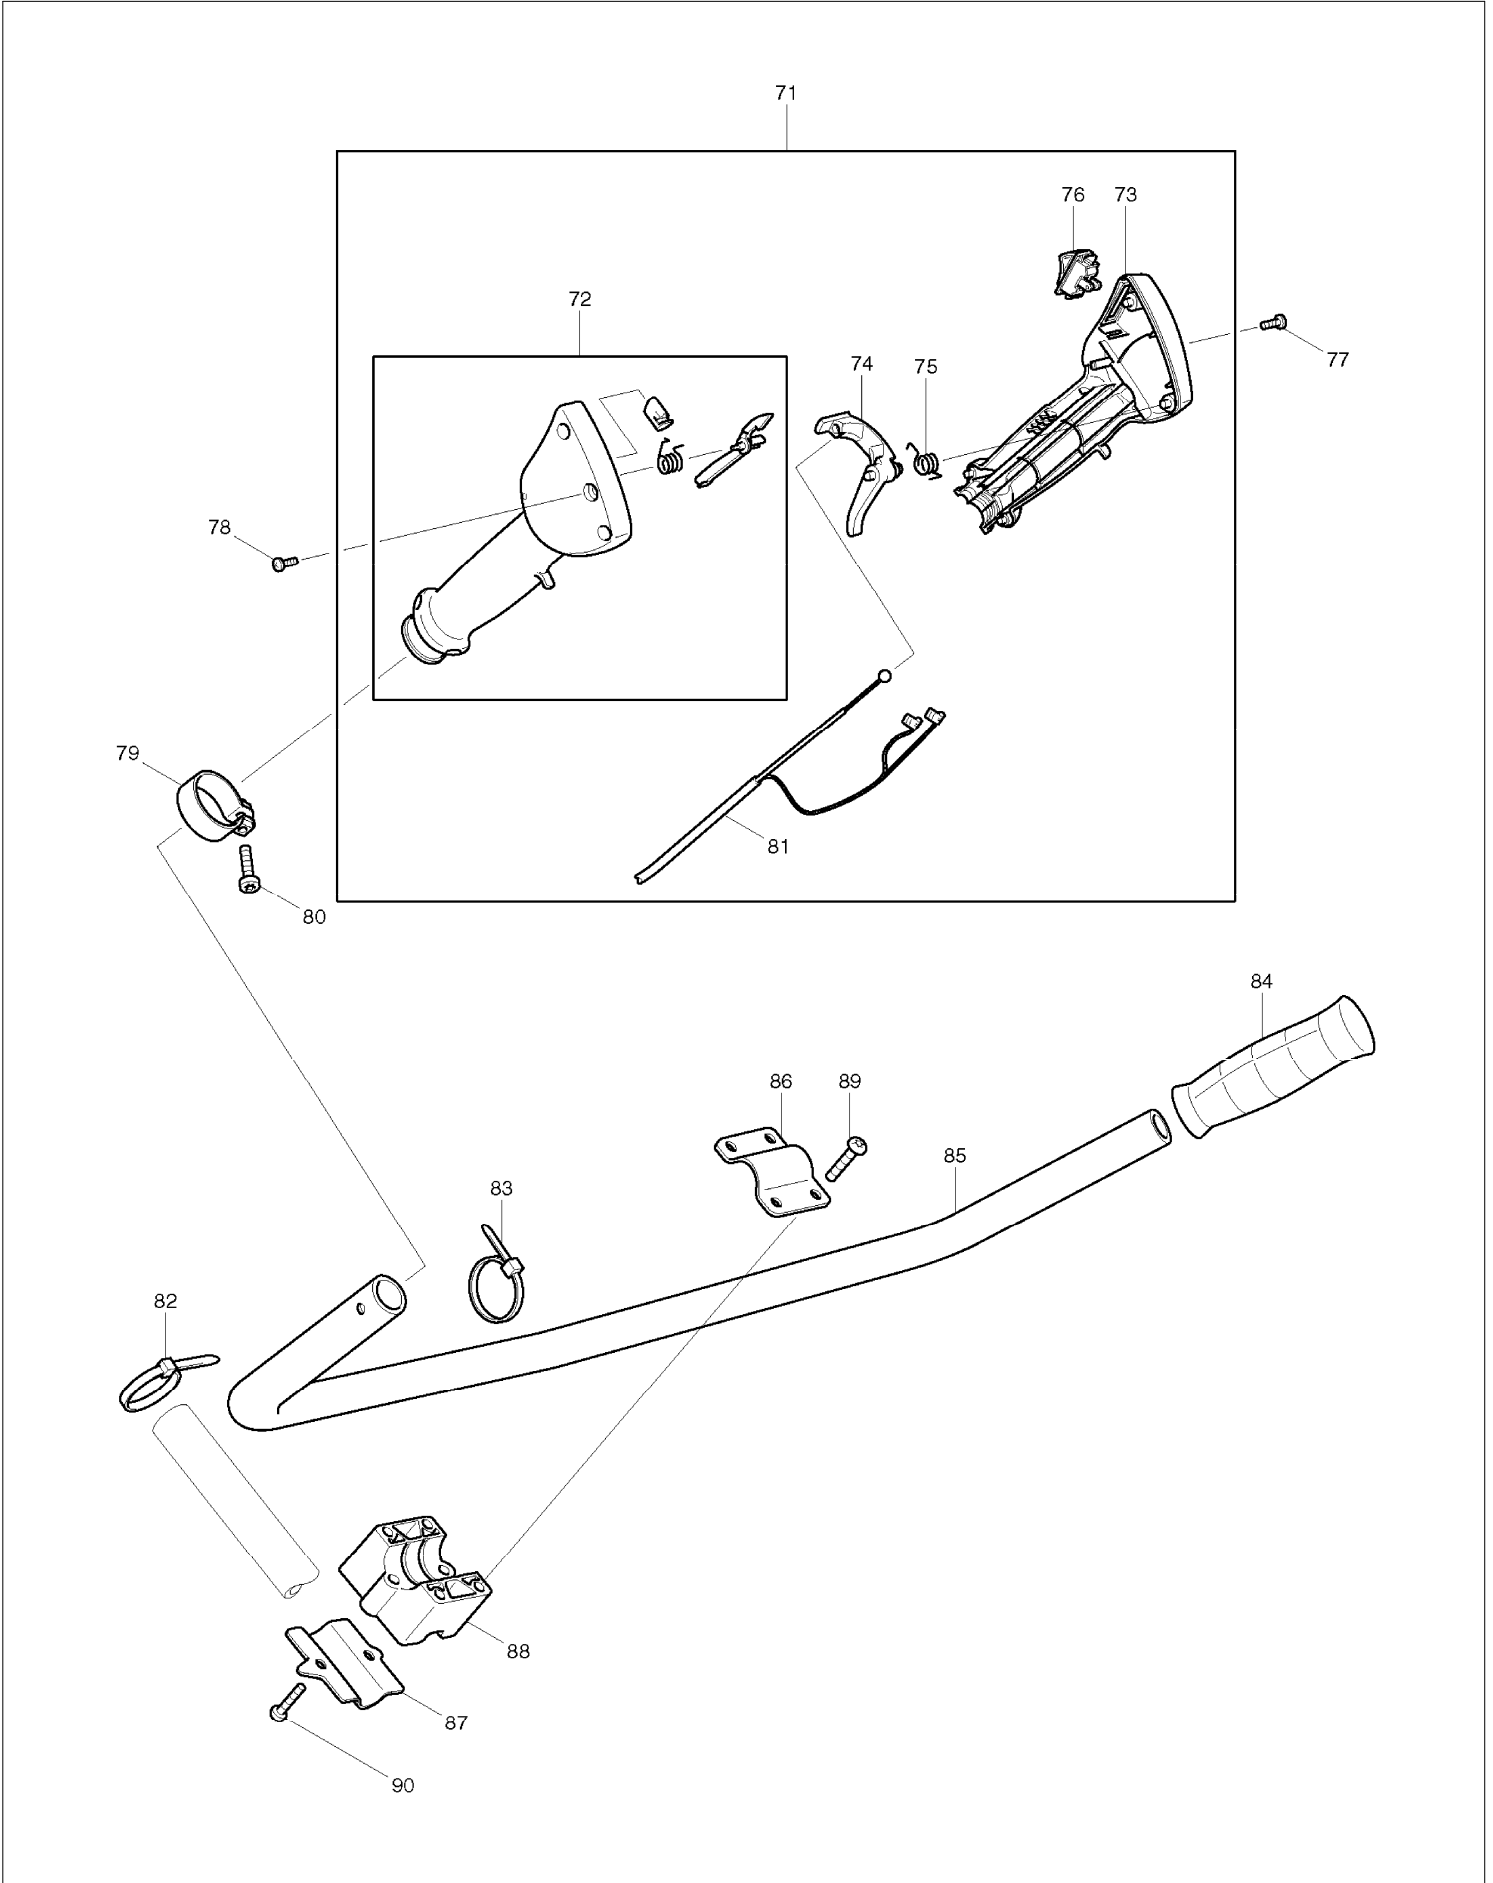

SERVICE DRAWING

MODEL NO. DBC300