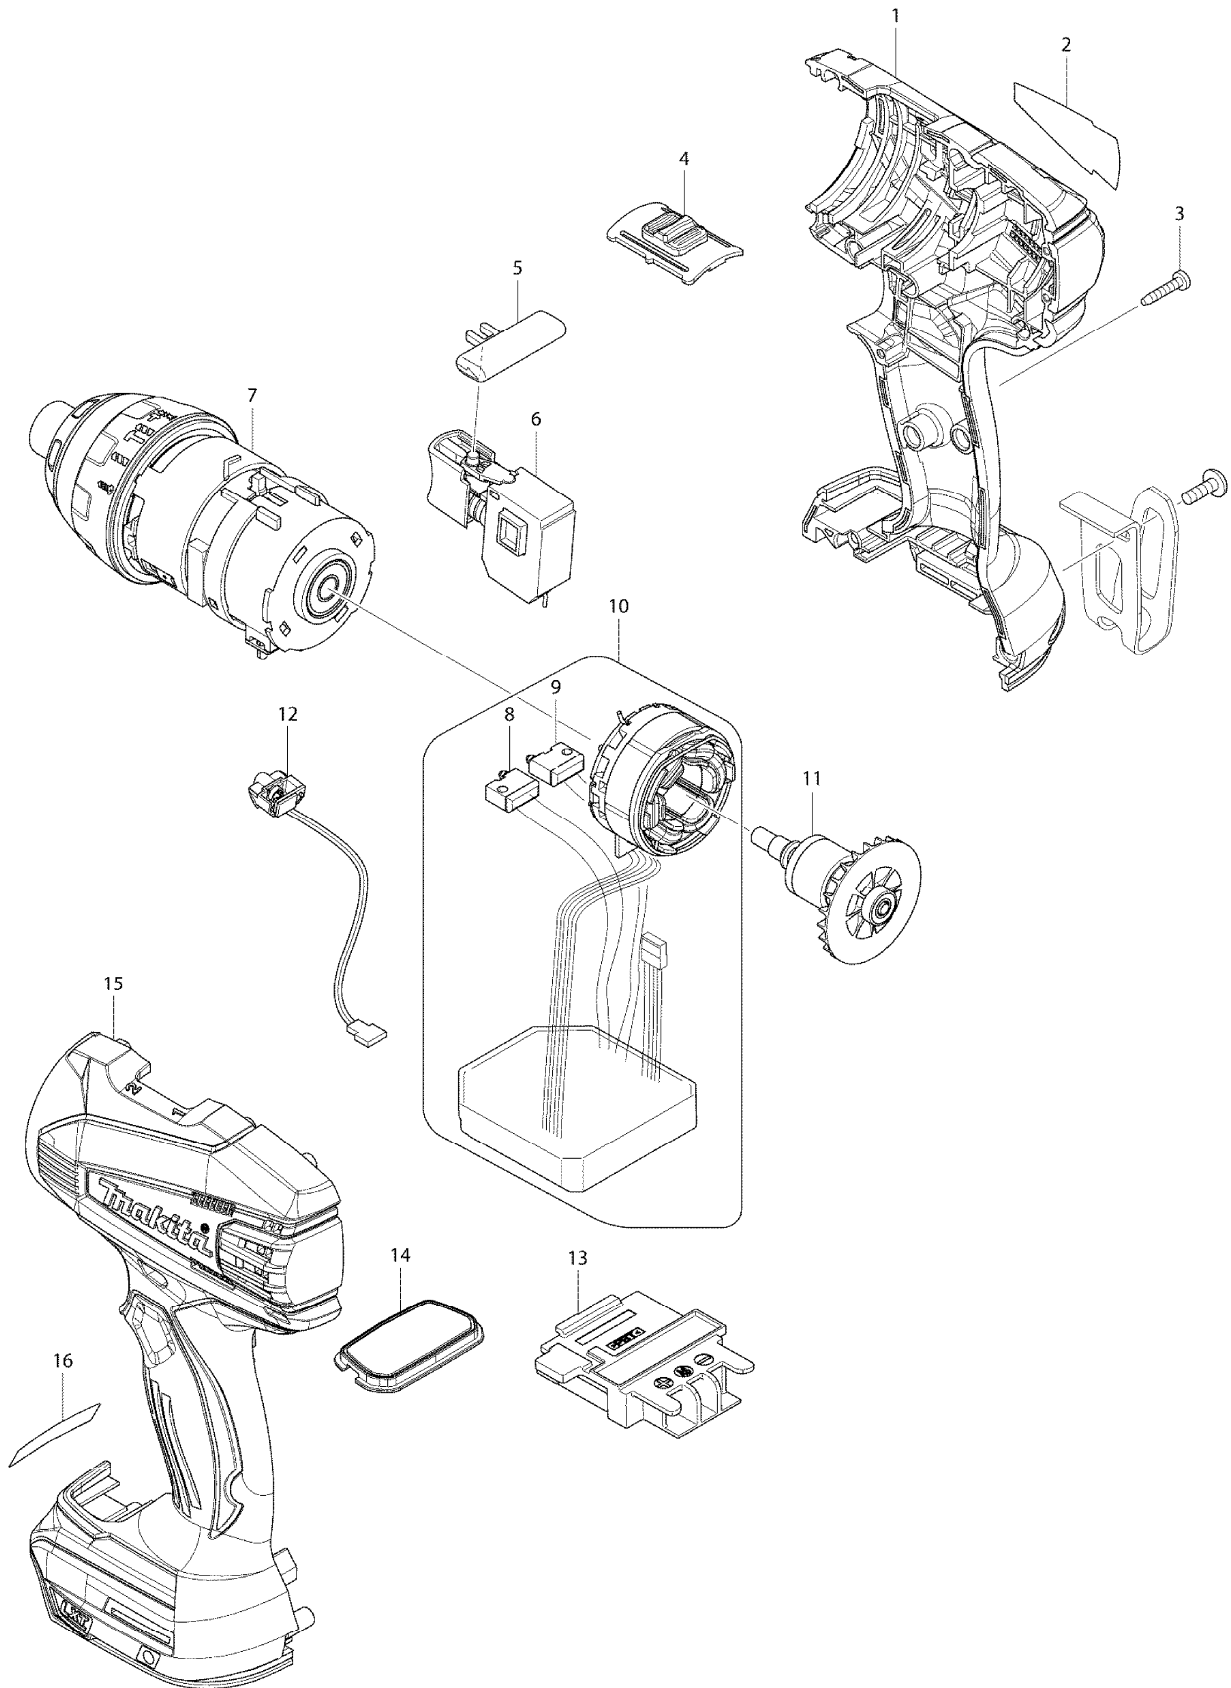

SERVICE DRAWING

MODEL NO. BTP131