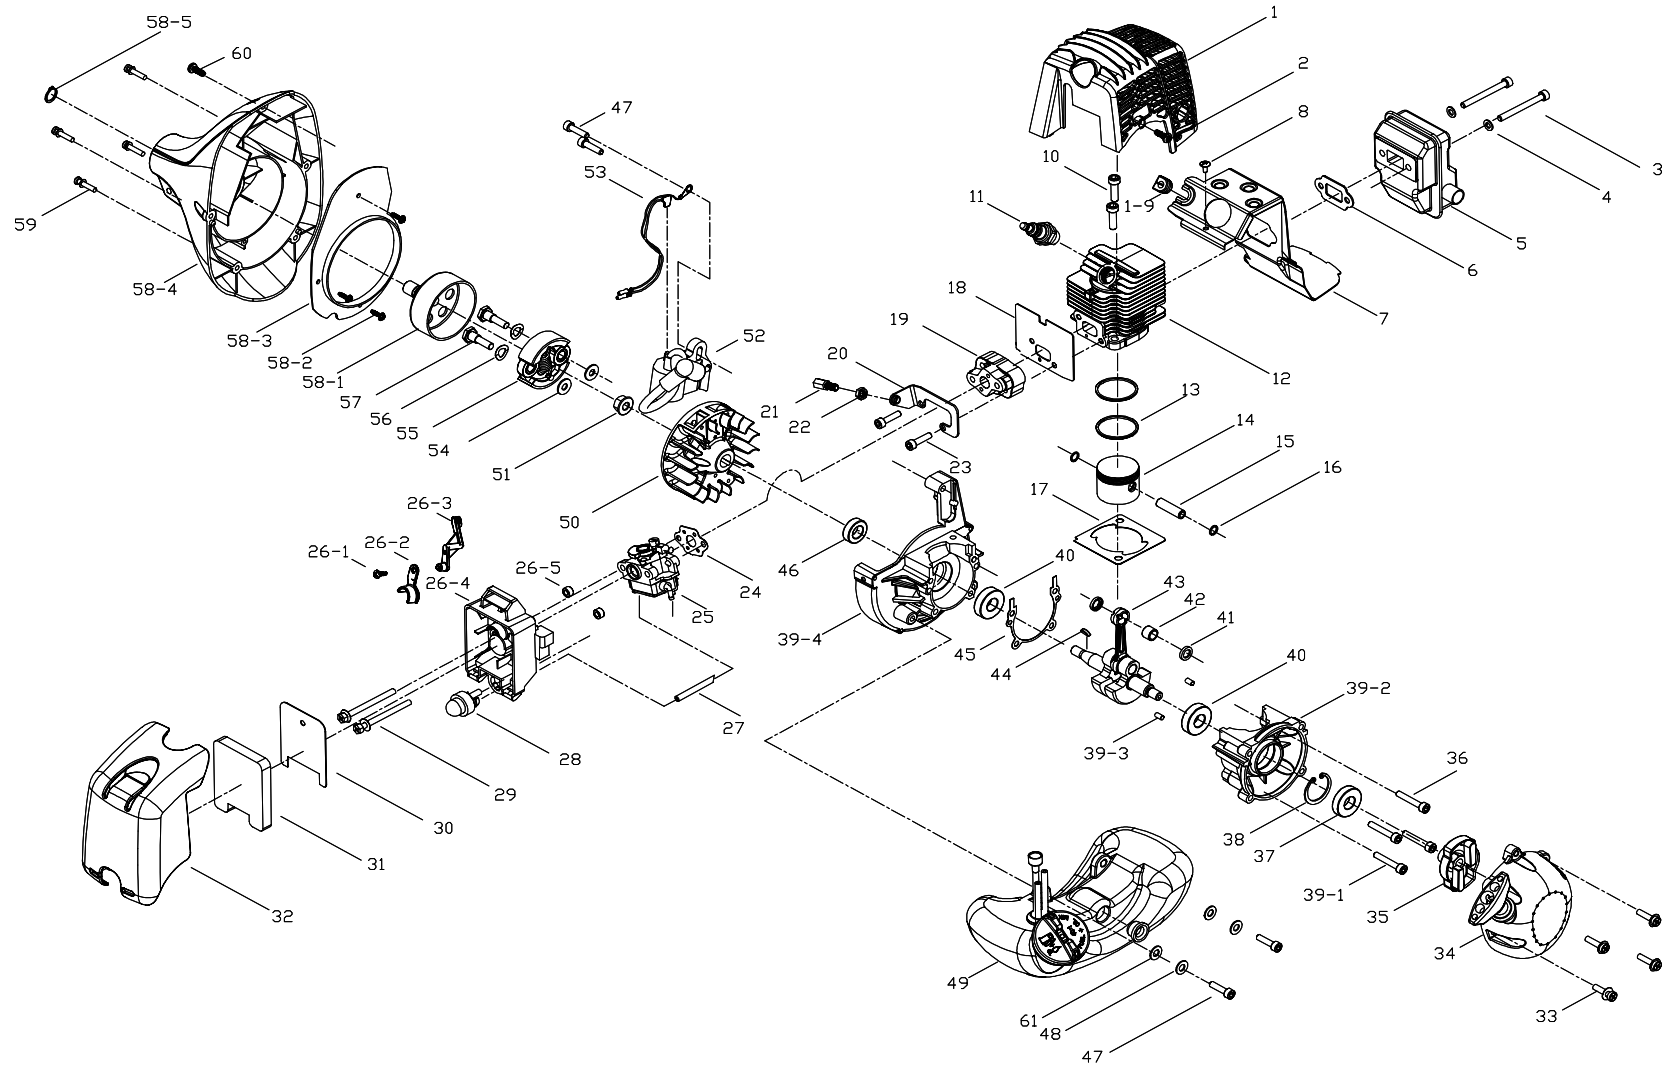

CHAMPION

ENGINE ASS'Y

9238-336401

SPARE PARTS LIST

SERVICE SPARE PARTS LIST

SPECIFY MODEL NO. WHEN ORDERING PARTS					DATE				REVISED DATE
ENGINE ASS'Y					24.11.2006				
MODEL NO.		9238-336401							N/A

No.	STK CODE	Parts No.	Description	Q	No.	STK CODE	Parts No.	Description	Q
1		9017-336402	ENGINE HOUSING	1	34		9228-GP0110	HOUSING, STARTER	1
2		9SDABB05-13	SCREW	1	35		9228-332113	NUT ASS'Y	1
3		9SRCB-05-50	SCREW	2	36		9SRCB-05-30	SCREW	2
4		9WFB-5.64-12	WASHER	2	37		9157-332102	OIL SEAL	1
5		9228-GP0105	MUFFLER ASS'Y	1	38		9CB-28	C BUCKLE	1
6		9014-GP0102	MUFFLER GASKET	1	39		9228-332105	CRANKCASE GROUP	1
7		9211-GP0101	MUFFLER SPOILER	1	39-1		9SRCB-05-30	SCREW	4
8		9SJGB-04-08	SCREW	1	39-2		9151-332102F	LEFT CRANKCASE	1
9		9012-330301	GROMMET	1	39-3		9151-332101F	RIGHT CRANKCASE	1
10		9SACB-06-18	SCREW	2	39-4		9PC03-08S	PIN	2
11		9295-336402	SPARK PLUG	1	40		9DB-600101	BEARING	2
12		9292-GP0101F	CYLINDER	1	41		9057-MD0201	ALTERNATE RING	2
13		9189-GP0101	PISTON RING	2	42		9NR-081187	NEEDLE BEARING	1
14		9290-GP0101	PISTON	1	43		9228-GP0108	C'SHAFT/ROD ASS'Y	1
15		9115-332101	PIN	1	44		6221-830301	SEMICIRCLE KEY	1
16		9131-332102	RING	2	45		9014-332103	CRANKCASE GASKET	1
17		9014-332102	GASKET	1	46		9157-332101	OIL SEAL	1
18		9014-GP0103	GASKET	1	47		9SRCB-05-20	SCREW	4
19		9072-GP0101	INSULATOR	1	48		9WFB-0.18	WASHER	2
20		9014-336401	REGULAR SLICE	1	49		9228-GP0103	FUEL TANK ASS'Y	1
21		9059-336301	LEAD SETG	1	50		9169-334501	FLYWHEEL ASS'Y	1
22		9NCZ-06	NUT	2	51		9NAC-08	NUT	1
23		9SRCBM05-25	SCREW	2	52		9288-GP0101	IGNITION ASS'Y	1
24		9014-GP0104	CARBURETOR GASKET	1	53		9010-336402	ELECTRIC WIRE ASS'Y	1
25		9287-336401	CARBURETOR	1	54		9WFB-06-15	WASHER	2
26		9228-336403	BOX, AIR FILTER	1	55		9176-GP0101	CLUTCH ASS'Y	1
26-1		6SLABB03-12	SCREW	1	56		9WWB-08	WAVE PLATE	2
26-2		9263-GP0102	CHOKE	1	57		9214-GP0101	SCREW	2
26-3		9263-GP0101	ROD CHOKE	1	58		9228-336402	TRANSMISSION SUPPORT ASS'Y	1
26-4		9017-336404	BOTTOM COVER	1	58-1		9294-336401	BRAKE BOWL ASS'Y	1
26-5		9124-332107	BUSHING	2	58-2		6SDABB04-12	SCREW	3
27		9129-336401	FUEL PIPE	1	58-3		9211-336401	SPOILER	1
28		9142-310002	OIL FEEDER	1	58-4		9017-336401	HAVE COVERED AGO	1
29		9SXIBM05-58	SCREW	2	58-5		6CC-12	C RING	1
30		9016-330501	FILTER SCREEN	1	59		9SDABM04-20	SCREW	4
31		9252-336401	FILTER	1	60		6SDABB04-16	SCREW	1
32		9017-336403	TOP COVER	1	61		9014-GP0105	WASHER	2
33		9SQAB-05-20	SCREW	4					

Stocking Codes are:

A - Dealer stocked

B - Distributor stocked

C - Factory stocked