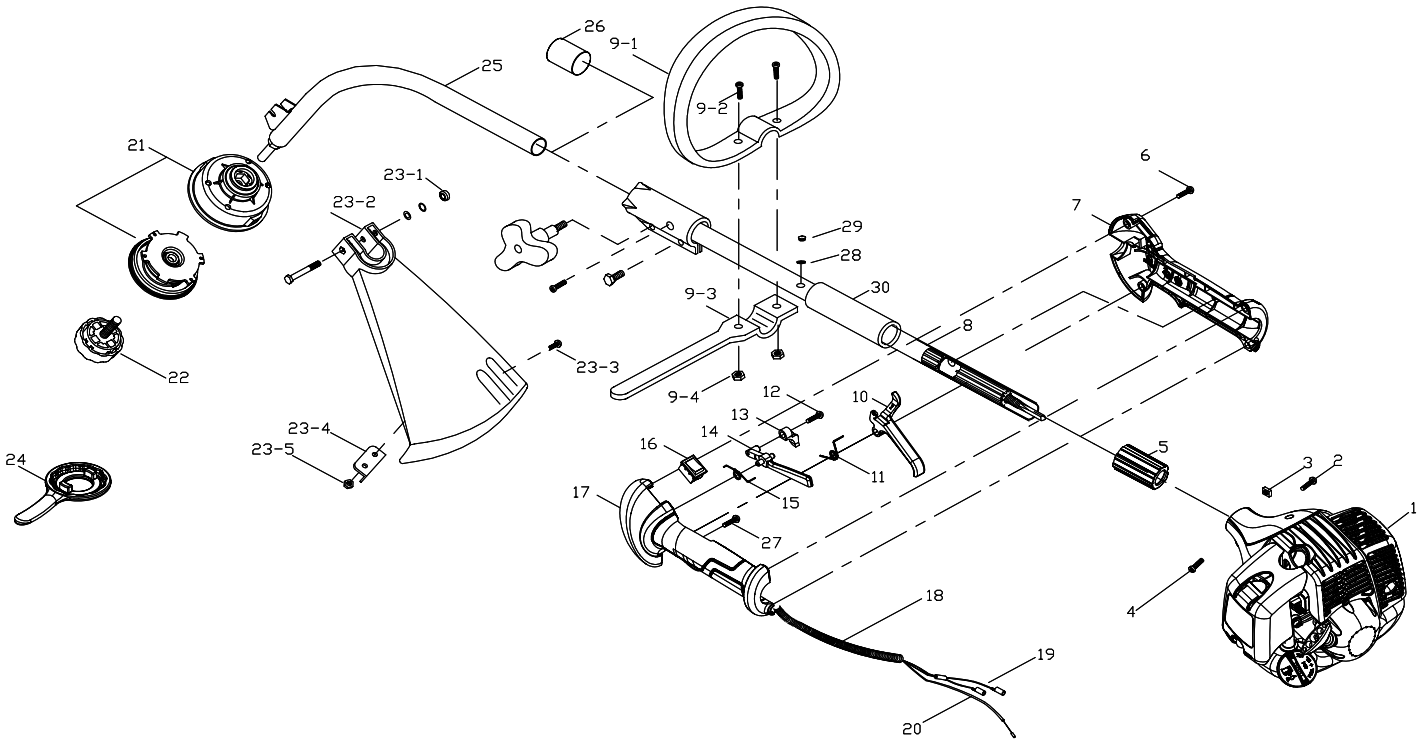

***С*HAMPION**

Триммер CHAMPION T281

SERVICE SPARE PARTS LIST

SPECIFY MODEL NO. WHEN ORDERING PARTS		DATE	REVISED DATE
28CC STRING TRIMMER		07.06.2006	
MODEL NO.	281	N/A	

No.	STK CODE	Parts No.	Description	Q	No.	STK CODE	Parts No.	Description	Q
1		9238-336401	ENGINE ASS'Y	1	17		9068-336201	HOUSING, HANDLE	1
2		9SDABB05-13	SCREW	1	18		9059-332101	HOSE	1
3		9NDB-05	NUT	2	19		9010-332103	WIRE ASS'Y, SWITCH	1
4		9SDABM05-25	SCREW	2	20		9010-336401	THROTTLE CABLE	1
5		9027-332101	REDUCTION	1	21		9228-A10105	STRINGHEAD ASS'Y	1
6		6SDABB04-12	SCREW	4	22		9228-331011	KNOB ASS'Y	1
7		9068-336202	HOUSING, HANDLE	1	23		9228-A10110	COVER ASS'Y	1
8		9228-336304	BAG BEHIND	1	23-1		9125-3310T1	PARTS BAG	1
9		9228-330336	HANDLE ASS'Y	1	23-2		9017-A10101	COVER	1
9-1		9068-330305	HANDLE	1	23-3		9SKKBY10/24-0.62	SCREW	2
9-2		9SKKBY10/24-1	SCREW	2	23-4		9250-330301	KIT, KNIFE	1
9-3		9068-330306	HANDLE	1	23-5		6NGB-10/24	NUT	2
9-4		9NAC-10/24	NUT	2	24		9042-330101	WRENCH	1
10		9028-336201	TRIGGER	1	25		9228-336316	BAG FRONT	1
11		9024-336203	SPRING TRIGGER	1	26		9105-330301	PLUG	1
12		6SLABB3.5-10	SCREW	1	27		6SLABB03-06	SCREW	1
13		9176-336201	LIBERATE CHUNK	1	28		6WSZ-04	SPRING WASHER	1
14		9176-336202	LIBERATE SHAFT	1	29		6RZ04-06	RIVET	1
15		9024-336202	SPRING	1	30		9252-336402	SPONGE HANDLE	1
16		9022-330502	SWITCH	1					