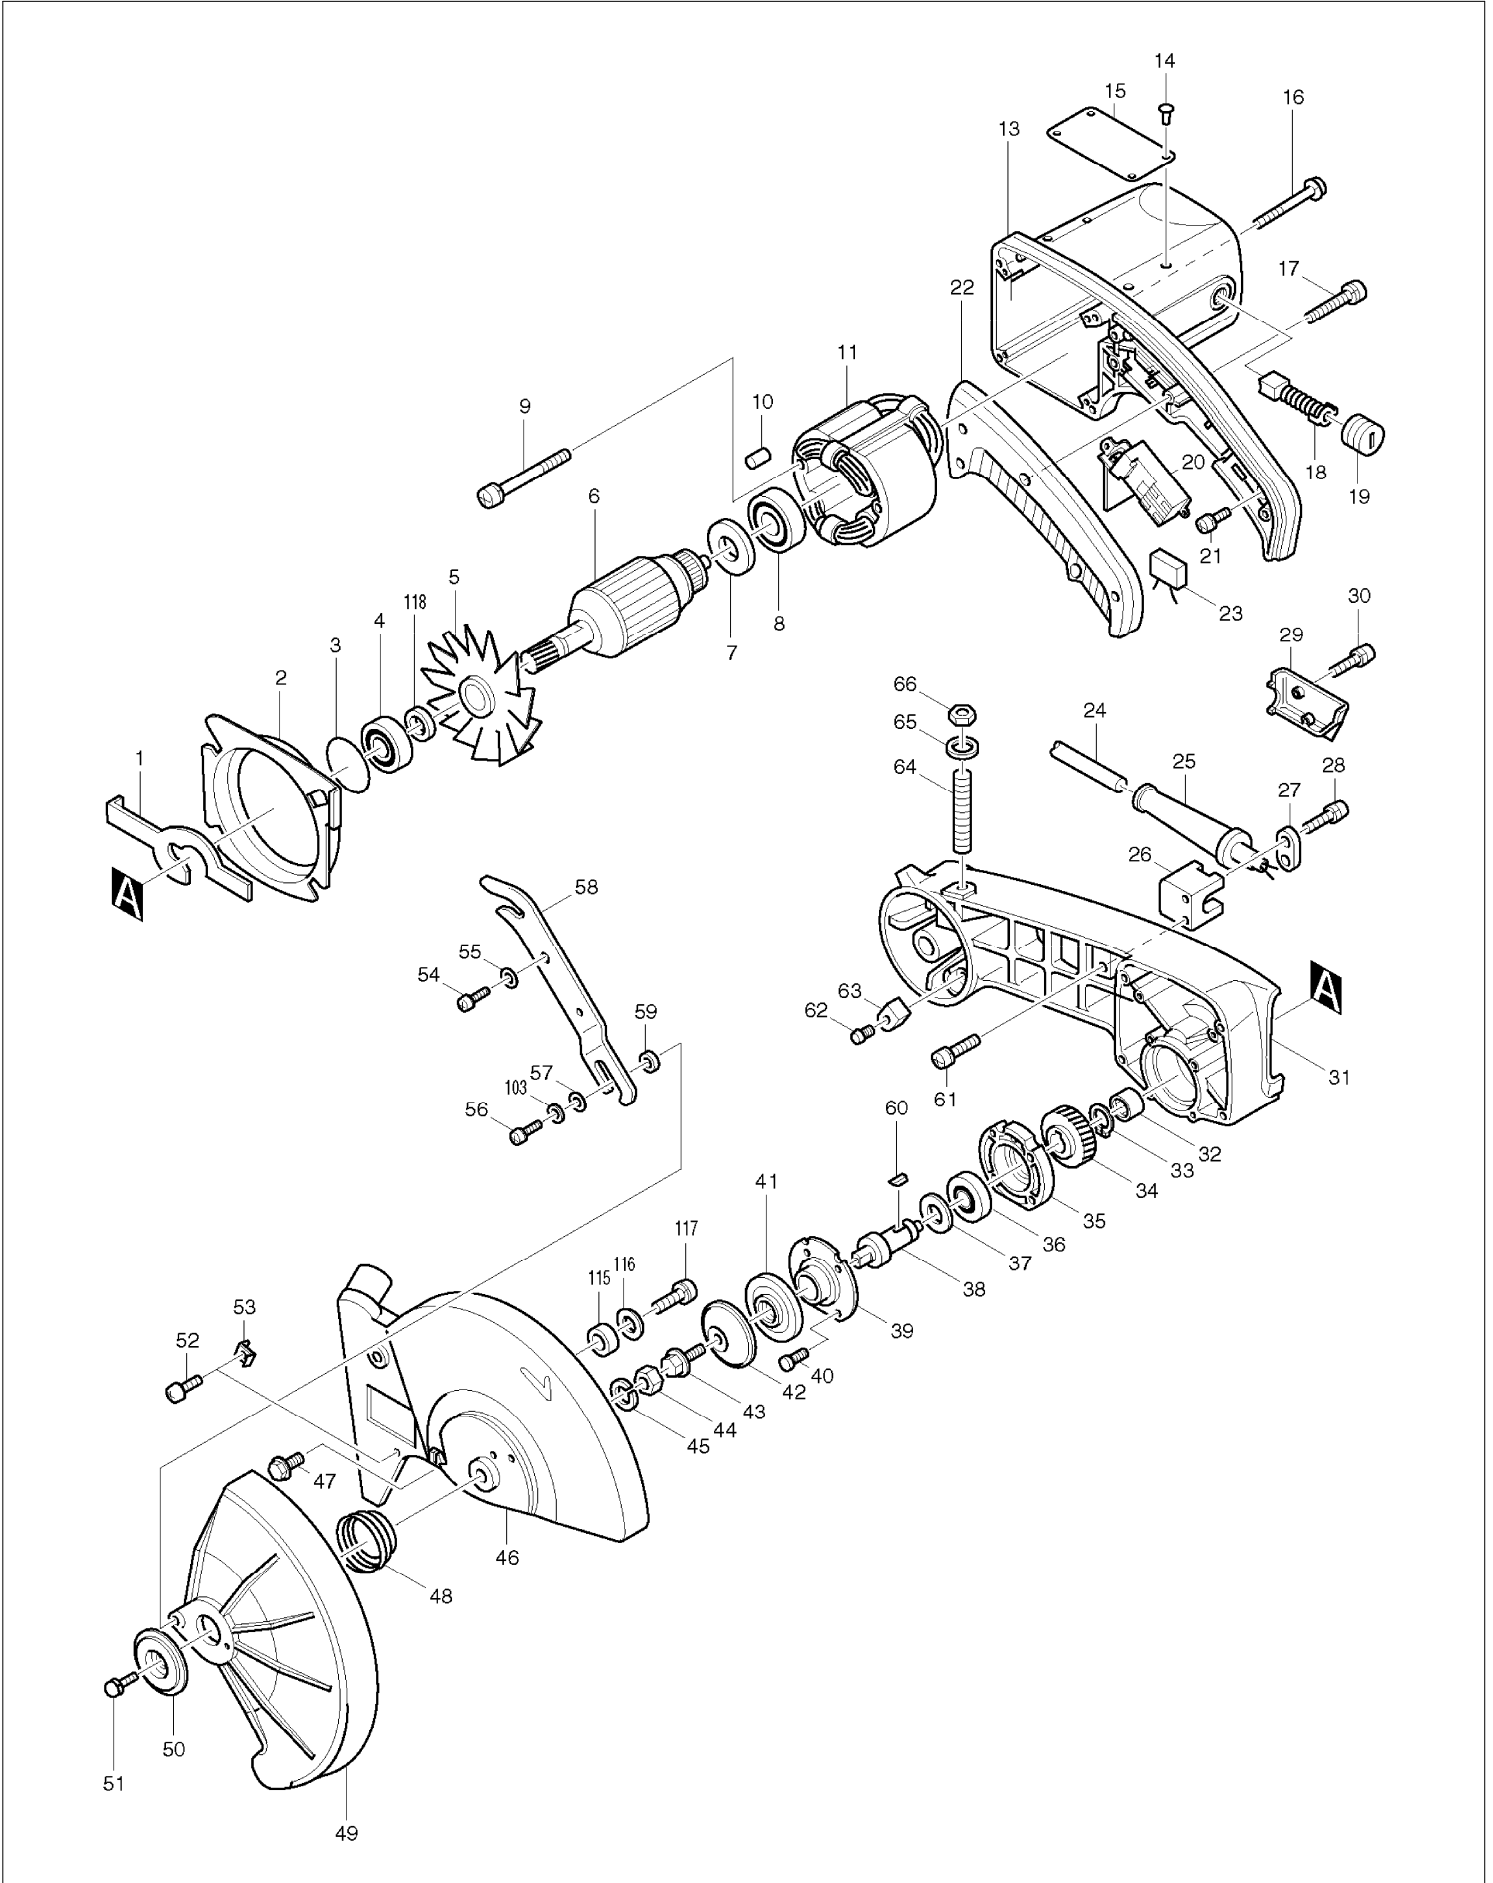

SPARE PARTS LIST

MODEL NO. LS1440

ITEM	PART NO.	DESCRIPTION	QTY	NOTE
403	410602-8	FASTENER	1	
500	122563-7	WISE ASS'Y INC. 86-97	1	
900	321140-4	TUBE HOLDER	1	
901	911106-8	PAN HEAD SCREW M4X8	1	
908	164836-2	LOCK LEVER	1	
909	231297-2	COMPRESSION SPRING 9	1	
910	165129-0	LOCK PLATE	1	
911	251362-1	+ BINDING HEAD SCREW M6	1	
912	646071-9	CHOKE COIL	1	
913	416437-5	PROTECTOR R	1	
914	416438-3	PROTECTOR L	1	
915	345694-7	GUARD	1	
916	345196-3	SAFETY COVER	1	
917	266192-7	TAPPING SCREW 4X14	4	
918	266192-7	TAPPING SCREW 4X14	1	
919	911108-4	PAN HEAD SCREW M4X8	1	
920	266225-8	H.S.SET SCREW(FLAT POINT)M6X8	1	
921	251896-4	SCREW M5X20	1	
922	122540-9	WISE ASS'Y	1	

SERVICE DRAWING

MODEL NO. LS1440